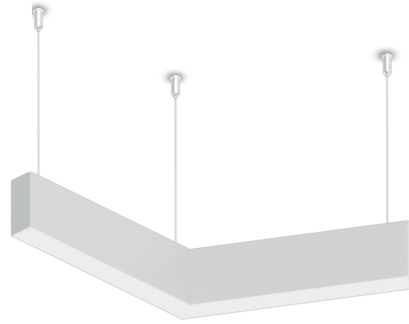

NYBRO 16 (NYB-80842-PE)

Product description

Down (Optic) & Up (Optic 2nd) - L120° - 40x95 mm - 542 mm

Luminaire Structure

- Die-cast aluminium end-caps and extruded aluminium profile with powder coating
- Cut the connection angle according to the shape
- Stainless steel fasteners in grade 316
- Stainless steel, adjustable, suspension (1.5 m) complete with electrical wires in white for mounting

- PMMA diffuser with Opal (UGR <19) and micro prismatic (UGR <13) options for better glare control
- Up and down light distribution options
- Passive thermal management
- Integral control gear

- Wireless control available through Bluetooth connection
- Daylight and occupancy sensor options

Optic

P / O

Product colour

01 - Black (RAL 9011) 03 - White (RAL 9003) 05 - Matt Silver (RAL 9006)

Special finishes upon request

SU01 - Concrete - Urban SU02 - Softscape - Urban SU03 - Stone - Urban SU04 - Corten - Urban

SW01 - Oak - Woodland SW02 - Walnut - Woodland SW03 - Pine - Woodland

NYBRO 16 (NYB-80842-PE)

Technical information

Material	Aluminium	Optic	O, P	Operating temperature	-20 °C to 40 °C
Light source	84 & 72 LED	Optic value	Opal, Micro-prismatic	MacAdam Ellipse	3 SDCM
Power	30 W	Optic (2nd)	O	Lifetime L90B10 (hours)	> 23,000
Lumen	2660 - 2935 lm	Optic (2nd) value	Opal	Lifetime L80B10 (hours)	> 45,000
Efficacy	89 - 98 lm/W	CCT / CRI	3000K CRI80, 4000K CRI80	Lifetime L80B50 (hours)	> 50,000
Driver option	Integral control gear	Dimming type	On/Off, DALI	Variants (On/Off, DALI)	Compatible with EN/ IEC 60598-2-22: Suitable for emergency installations as central supply, non-maintained (Z0)
Driver	Constant current (CC)	Product colours	Black, White, Matt Silver, Concrete - Urban, Softscape - Urban, Stone - Urban, Corten - Urban, Oak - Woodland, Walnut - Woodland, Pine - Woodland		
Input voltage	220-240 V 50/60 Hz	Weight	3.05 kg.		