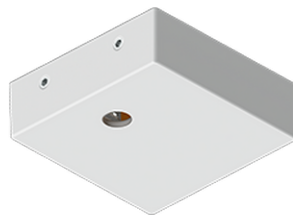

NYBRO 16 (NYB-80842-PE)

Product description

Down (Optic) & Up (Optic 2nd) - L120° - 40x95 mm - 542 mm

Luminaire Structure

- Die-cast aluminium end-caps and extruded aluminium profile with powder coating
- Cut the connection angle according to the shape
- Stainless steel fasteners in grade 316
- Stainless steel, adjustable, suspension (1.5 m) complete with electrical wires in white for mounting

Optic

P / O

Product colour

01 - Black (RAL 9011) 03 - White (RAL 9003) 05 - Matt Silver (RAL 9006)

Special finishes upon request

SU01 - Concrete - Urban SU02 - Softscape - Urban SU03 - Stone - Urban SU04 - Corten - Urban

SW01 - Oak - Woodland SW02 - Walnut - Woodland SW03 - Pine - Woodland

NYBRO 16 (NYB-80842-PE)

Technical information

Material	Aluminium	Optic	O, P	Operating temperature	-20 °C to 40 °C
Light source	84 & 72 LED	Optic value	Opal, Micro-prismatic	MacAdam Ellipse	3 SDCM
Power	30 W	Optic (2nd)	O	Lifetime L90B10 (hours)	> 23,000
Lumen	2660 - 2935 lm	Optic (2nd) value	Opal	Lifetime L80B10 (hours)	> 45,000
Efficacy	89 - 98 lm/W	CCT / CRI	3000K CRI80, 4000K CRI80	Lifetime L80B50 (hours)	> 50,000
Driver option	Integral control gear	Dimming type	On/Off, DALI	Variants (On/Off, DALI)	Compatible with EN/ IEC 60598-2-22: Suitable for emergency installations as central supply, non-maintained (Z0)
Driver	Constant current (CC)	Product colours	Black, White, Matt Silver, Concrete - Urban, Softscape - Urban, Stone - Urban, Corten - Urban, Oak - Woodland, Walnut - Woodland, Pine - Woodland		
Input voltage	220-240 V 50/60 Hz	Weight	3.05 kg.		

NYB-80842-PE

Accessories

Continuous-coupler bracket
(40/50 mm Down profile)
A81881

Supply cable surface mounting
box
A80981

DALI Control System
Control-DALI