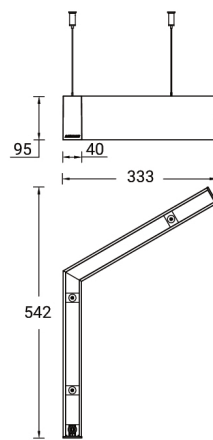

NYBRO 16 (NYB-80842-PE)

Technical information

Material	Aluminium	Optic	O, P	Operating temperature	-20 °C to 40 °C
Light source	84 & 72 LED	Optic value	Opal, Micro-prismatic	MacAdam Ellipse	3 SDCM
Power	30 W	Optic (2nd)	O	Lifetime L90B10 (hours)	> 23,000
Lumen	2660 - 2935 lm	Optic (2nd) value	Opal	Lifetime L80B10 (hours)	> 45,000
Efficacy	89 - 98 lm/W	CCT / CRI	3000K CRI80, 4000K CRI80	Lifetime L80B50 (hours)	> 50,000
Driver option	Integral control gear	Dimming type	On/Off, DALI	Variants (On/Off, DALI)	Compatible with EN/ IEC 60598-2-22: Suitable for emergency installations as central supply, non-maintained (Z0)
Driver	Constant current (CC)	Product colours	Black, White, Matt Silver, Concrete - Urban, Softscape - Urban, Stone - Urban, Corten - Urban, Oak - Woodland, Walnut - Woodland, Pine - Woodland		
Input voltage	220-240 V 50/60 Hz	Weight	3.05 kg.		

NYB-80842-PE