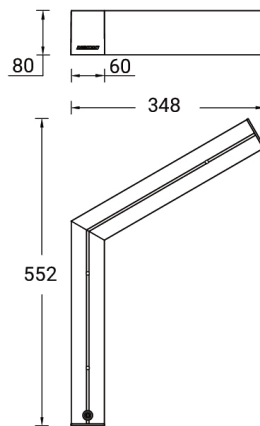

NYBRO 15 (NYB-80851-SU)

Technical information

Material	Aluminium
Light source	84 LED
Power	12 W
Lumen	1067 - 1338 lm
Efficacy	97 - 122 lm/W
Driver option	Integral control gear
Driver	Constant current (CC)

Input voltage	220-240 V 50/60 Hz
Optic	O, P
Optic value	Opal, Micro-prismatic
CCT / CRI	3000K CRI80, 4000K CRI80
Dimming type	On/Off, DALI
Product colours	Black, White, Matt Silver, Concrete - Urban, Softscape - Urban, Stone - Urban, Corten - Urban, Oak - Woodland, Walnut - Woodland, Pine - Woodland
Weight	3.02 kg.

Operating temperature	-20 °C to 40 °C
MacAdam Ellipse	3 SDCM
Lifetime L90B10 (hours)	> 23,000
Lifetime L80B10 (hours)	> 45,000
Lifetime L80B50 (hours)	> 50,000
Variants (On/Off, DALI)	Compatible with EN/ IEC 60598-2-22: Suitable for emergency installations as central supply, non-maintained (Z0)

NYB-80851-SU