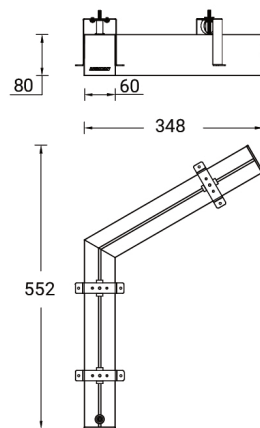

NYBRO 14 (NYB-80852-RE)

Technical information

Material	Aluminium
Light source	84 LED
Power	14 W
Lumen	1417 - 1781 lm
Efficacy	101 - 127 lm/W
Driver option	Integral control gear
Driver	Constant current (CC)

Input voltage	220-240 V 50/60 Hz
Optic	O, P
Optic value	Opal, Micro-prismatic
CCT / CRI	3000K CRI80, 4000K CRI80
Dimming type	On/Off, DALI
Product colours	Black, White, Matt Silver, Concrete - Urban, Softscape - Urban, Stone - Urban, Corten - Urban, Oak - Woodland, Walnut - Woodland, Pine - Woodland
Weight	2.66 kg.

Operating temperature	-20 °C to 40 °C
MacAdam Ellipse	3 SDCM
Lifetime L90B10 (hours)	> 23,000
Lifetime L80B10 (hours)	> 45,000
Lifetime L80B50 (hours)	> 50,000
Variants (On/Off, DALI)	Compatible with EN/ IEC 60598-2-22: Suitable for emergency installations as central supply, non-maintained (ZO)

NYB-80852-RE