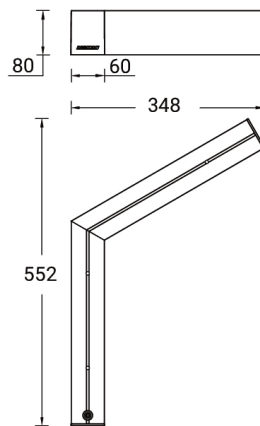

NYBRO 15 (NYB-80852-SU)

Technical information

Material	Aluminium	Input voltage	220-240 V 50/60 Hz	Operating temperature	-20 °C to 40 °C
Light source	84 LED	Optic	O, P	MacAdam Ellipse	3 SDCM
Power	16 W	Optic value	Opal, Micro-prismatic	Lifetime L90B10 (hours)	> 23,000
Lumen	1417 - 1781 lm	CCT / CRI	3000K CRI80, 4000K CRI80	Lifetime L80B10 (hours)	> 45,000
Efficacy	101 - 127 lm/W	Dimming type	On/Off, DALI	Lifetime L80B50 (hours)	> 50,000
Driver option	Integral control gear	Product colours	Black, White, Matt Silver, Concrete - Urban, Softscape - Urban, Stone - Urban, Corten - Urban, Oak - Woodland, Walnut - Woodland, Pine - Woodland	Variants (On/Off, DALI)	Compatible with EN/ IEC 60598-2-22: Suitable for emergency installations as central supply, non-maintained (Z0)
Driver	Constant current (CC)				
		Weight	3.02 kg.		

NYB-80852-SU