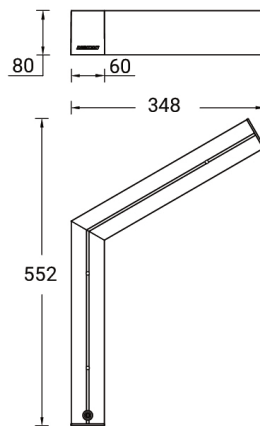

NYBRO 15 (NYB-80853-SU)

Technical information

Material	Aluminium	Input voltage	220-240 V 50/60 Hz	Operating temperature	-20 °C to 40 °C
Light source	84 LED	Optic	O, P	MacAdam Ellipse	3 SDCM
Power	24 W	Optic value	Opal, Micro-prismatic	Lifetime L90B10 (hours)	> 23,000
Lumen	1957 - 2458 lm	CCT / CRI	3000K CRI80, 4000K CRI80	Lifetime L80B10 (hours)	> 45,000
Efficacy	140 - 176 lm/W	Dimming type	On/Off, DALI	Lifetime L80B50 (hours)	> 50,000
Driver option	Integral control gear	Product colours	Black, White, Matt Silver, Concrete - Urban, Softscape - Urban, Stone - Urban, Corten - Urban, Oak - Woodland, Walnut - Woodland, Pine - Woodland	Variants (On/Off, DALI)	Compatible with EN/ IEC 60598-2-22: Suitable for emergency installations as central supply, non-maintained (Z0)
Driver	Constant current (CC)				
		Weight	3.02 kg.		

NYB-80853-SU