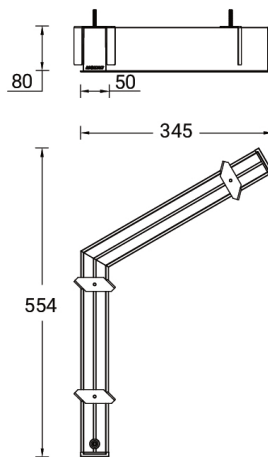

**NYBRO 14 (NYB-80871-RE)**

**Product description**

Down - L120° corner - 50x80 mm - 554 mm

**Luminaire Structure**

- Die-cast aluminium end-caps and extruded aluminium profile with powder coating
- Cut the connection angle according to the shape
- Stainless steel fasteners in grade 316
- Stainless steel brackets and screws for mounting

NYB-80871-RE

**Accessories**

Continuous-coupler bracket  
(40/50 mm Down profile)  
**A81881**

DALI Control System  
**Control-DALI**