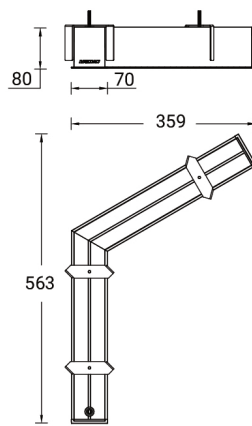

**NYBRO 14 (NYB-80882-RE)**

**Product description**

Down - L120° corner - 70x80 mm - 563 mm

**Luminaire Structure**

- Die-cast aluminium end-caps and extruded aluminium profile with powder coating
- Cut the connection angle according to the shape
- Stainless steel fasteners in grade 316
- Stainless steel brackets and screws for mounting

SW01 - Oak - Woodland    SW02 - Walnut - Woodland    SW03 - Pine - Woodland

**NYBRO 14 (NYB-80882-RE)**

**Technical information**

<b>Material</b>	Aluminium
<b>Light source</b>	84 LED
<b>Power</b>	16 W
<b>Lumen</b>	1417 - 1781 lm
<b>Efficacy</b>	89 - 111 lm/W
<b>Driver option</b>	Integral control gear
<b>Driver</b>	Constant current (CC)

NYB-80882-RE

**Accessories**

Continuous-coupler bracket  
(60/70 mm Down & 60 mm  
Down & Up profile)  
**A81581**

DALI Control System  
**Control-DALI**