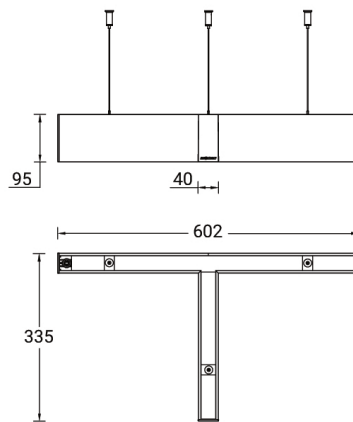

NYBRO 19 (NYB-80902-PE)

Technical information

Material	Aluminium	Optic	O, P	Operating temperature	-20 °C to 40 °C
Light source	108 & 96 LED	Optic value	Opal, Micro-prismatic	MacAdam Ellipse	3 SDCM
Power	35 W	Optic (2nd)	0	Lifetime L90B10 (hours)	> 23,000
Lumen	3069 - 3386 lm	Optic (2nd) value	Opal	Lifetime L80B10 (hours)	> 45,000
Efficacy	88 - 97 lm/W	CCT / CRI	3000K CRI80, 4000K CRI80	Lifetime L80B50 (hours)	> 50,000
Driver option	Integral control gear	Dimming type	On/Off, DALI	Variants (On/Off, DALI)	Compatible with EN/ IEC 60598-2-22: Suitable for emergency installations as central supply, non-maintained (Z0)
Driver	Constant current (CC)	Product colours	Black, White, Matt Silver, Concrete - Urban, Softscape - Urban, Stone - Urban, Corten - Urban, Oak - Woodland, Walnut - Woodland, Pine - Woodland		
Input voltage	220-240 V 50/60 Hz	Weight	3.47 kg.		

NYB-80902-PE