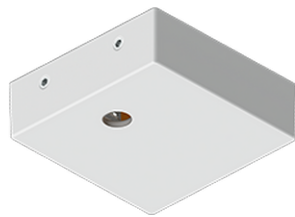

NYBRO 19 (NYB-80902-PE)

Product description

Down (Optic) & Up (Optic 2nd) - T90° - 40x95 mm - 335 mm

Luminaire Structure

- Die-cast aluminium end-caps and extruded aluminium profile with powder coating
- Cut the connection angle according to the shape
- Stainless steel fasteners in grade 316
- Stainless steel, adjustable, suspension (1.5 m) complete with electrical wires in white for mounting

SW01 - Oak - Woodland SW02 - Walnut - Woodland SW03 - Pine - Woodland

NYBRO 19 (NYB-80902-PE)

Technical information

Material	Aluminium	Optic	O, P	Operating temperature	-20 °C to 40 °C
Light source	108 & 96 LED	Optic value	Opal, Micro-prismatic	MacAdam Ellipse	3 SDCM
Power	35 W	Optic (2nd)	0	Lifetime L90B10 (hours)	> 23,000
Lumen	3069 - 3386 lm	Optic (2nd) value	Opal	Lifetime L80B10 (hours)	> 45,000
Efficacy	88 - 97 lm/W	CCT / CRI	3000K CRI80, 4000K CRI80	Lifetime L80B50 (hours)	> 50,000
Driver option	Integral control gear	Dimming type	On/Off, DALI	Variants (On/Off, DALI)	Compatible with EN/ IEC 60598-2-22: Suitable for emergency installations as central supply, non-maintained (Z0)
Driver	Constant current (CC)	Product colours	Black, White, Matt Silver, Concrete - Urban, Softscape - Urban, Stone - Urban, Corten - Urban, Oak - Woodland, Walnut - Woodland, Pine - Woodland		
Input voltage	220-240 V 50/60 Hz	Weight	3.47 kg.		

NYB-80902-PE

Accessories

Continuous-coupler bracket
(40/50 mm Down profile)
A81881

Supply cable surface mounting
box
A80981

DALI Control System
Control-DALI