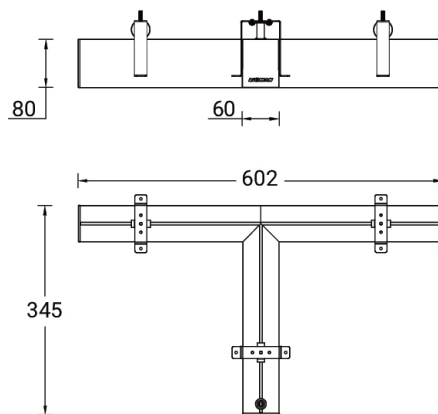

**NYBRO 17 (NYB-80913-RE)**

**Product description**

Down - T90° corner - 60x80 mm - 345 mm - Trimless

**Luminaire Structure**

- Die-cast aluminium end-caps and extruded aluminium profile with powder coating
- Cut the connection angle according to the shape
- Stainless steel fasteners in grade 316
- Stainless steel brackets and screws for mounting

NYB-80913-RE

**Accessories**

Trimless-recessed mounting bracket (60 mm Down profile)  
**A82581**

Continuous-coupler bracket (60/70 mm Down & 60 mm Down & Up profile)  
**A81581**

DALI Control System  
**Control-DALI**