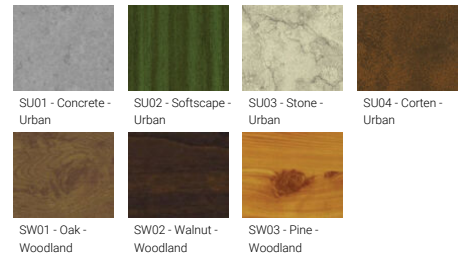

**Optic**

P

**Product colour**

01 - Black (RAL 9011)    03 - White (RAL 9003)    05 - Matt Silver (RAL 9006)

**Special finishes upon request**

SU01 - Concrete - Urban    SU02 - Softscape - Urban    SU03 - Stone - Urban    SU04 - Corten - Urban  
 SW01 - Oak - Woodland    SW02 - Walnut - Woodland    SW03 - Pine - Woodland

<b>Input voltage</b>	220-240 V 50/60 Hz
<b>Optic</b>	O, P
<b>Optic value</b>	Opal, Micro-prismatic
<b>CCT / CRI</b>	3000K CRI80, 4000K CRI80
<b>Dimming type</b>	On/Off, DALI
<b>Product colours</b>	Black, White, Matt Silver, Concrete - Urban, Softscape - Urban, Stone - Urban, Corten - Urban, Oak - Woodland, Walnut - Woodland, Pine - Woodland
<b>Weight</b>	3.82 kg.