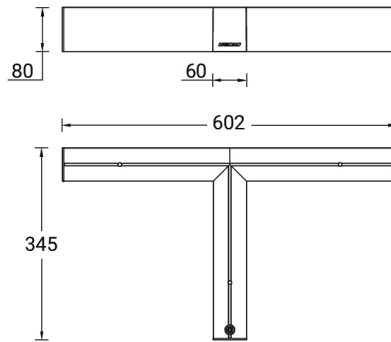

NYBRO 18 (NYB-80913-SU)

Technical information

Material	Aluminium
Light source	108 LED
Power	31 W
Lumen	2857 - 3590 lm
Efficacy	92 - 116 lm/W
Driver option	Integral control gear
Driver	Constant current (CC)

Input voltage	220-240 V 50/60 Hz
Optic	O, P
Optic value	Opal, Micro-prismatic
CCT / CRI	3000K CRI80, 4000K CRI80
Dimming type	On/Off, DALI
Product colours	Black, White, Matt Silver, Concrete - Urban, Softscape - Urban, Stone - Urban, Corten - Urban, Oak - Woodland, Walnut - Woodland, Pine - Woodland
Weight	3.82 kg.

Operating temperature	-20 °C to 40 °C
MacAdam Ellipse	3 SDCM
Lifetime L90B10 (hours)	> 23,000
Lifetime L80B10 (hours)	> 45,000
Lifetime L80B50 (hours)	> 50,000
Variants (On/Off, DALI)	Compatible with EN/ IEC 60598-2-22: Suitable for emergency installations as central supply, non-maintained (ZO)

NYB-80913-SU