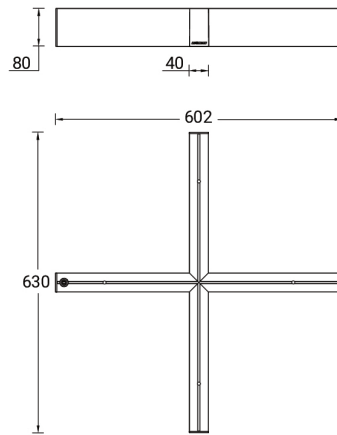

NYBRO 21 (NYB-80951-SU)

Technical information

Material	Aluminium
Light source	144 LED
Power	19 W
Lumen	1742 - 1800 lm
Efficacy	92 - 95 lm/W
Driver option	Integral control gear
Driver	Constant current (CC)

Input voltage	220-240 V 50/60 Hz
Optic	O, P
Optic value	Opal, Micro-prismatic
CCT / CRI	3000K CRI80, 4000K CRI80
Dimming type	On/Off, DALI
Product colours	Black, White, Matt Silver, Concrete - Urban, Softscape - Urban, Stone - Urban, Corten - Urban, Oak - Woodland, Walnut - Woodland, Pine - Woodland
Weight	3.10 kg.

Operating temperature	-20 °C to 40 °C
MacAdam Ellipse	3 SDCM
Lifetime L90B10 (hours)	> 23,000
Lifetime L80B10 (hours)	> 45,000
Lifetime L80B50 (hours)	> 50,000
Variants (On/Off, DALI)	Compatible with EN/ IEC 60598-2-22: Suitable for emergency installations as central supply, non-maintained (ZO)

NYB-80951-SU