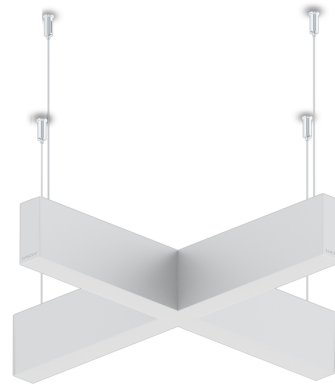

NYBRO 22 (NYB-80972-PE)

Product description

Down - X90° - 60x80 mm - 630 mm

Luminaire Structure

- Die-cast aluminium end-caps and extruded aluminium profile with powder coating
- Cut the connection angle according to the shape
- Stainless steel fasteners in grade 316
- Stainless steel, adjustable, suspension (1.5 m) complete with electrical wires in white for mounting

- PMMA diffuser with Opal (UGR <19) and micro prismatic (UGR <13) options for better glare control
- Up and down light distribution options
- Passive thermal management
- Integral control gear

- Wireless control available through Bluetooth connection
- Daylight and occupancy sensor options

Optic

P

Product colour

01 - Black (RAL 9011) 03 - White (RAL 9003) 05 - Matt Silver (RAL 9006)

Special finishes upon request

SU01 - Concrete - Urban SU02 - Softscape - Urban SU03 - Stone - Urban SU04 - Corten - Urban