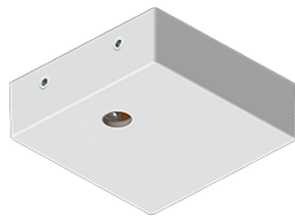

NYBRO 22 (NYB-80972-PE)

Product description

Down - X90° - 60x80 mm - 630 mm

Luminaire Structure

- Die-cast aluminium end-caps and extruded aluminium profile with powder coating
- Cut the connection angle according to the shape
- Stainless steel fasteners in grade 316
- Stainless steel, adjustable, suspension (1.5 m) complete with electrical wires in white for mounting

NYB-80972-PE

Accessories

Continuous-coupler bracket
(60/70 mm Down & 60 mm
Down & Up profile)
A81581

Supply cable surface mounting
box
A80981

DALI Control System
Control-DALI