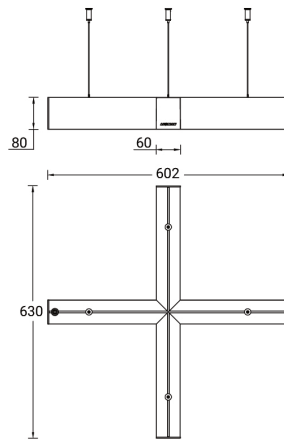

NYBRO 22 (NYB-80972-PE)

Technical information

Material	Aluminium
Light source	144 LED
Power	25 W
Lumen	2429 - 3055 lm
Efficacy	97 - 122 lm/W
Driver option	Integral control gear
Driver	Constant current (CC)

Input voltage	220-240 V 50/60 Hz
Optic	O, P
Optic value	Opal, Micro-prismatic
CCT / CRI	3000K CRI80, 4000K CRI80
Dimming type	On/Off, DALI
Product colours	Black, White, Matt Silver, Concrete - Urban, Softscape - Urban, Stone - Urban, Corten - Urban, Oak - Woodland, Walnut - Woodland, Pine - Woodland
Weight	4.54 kg.

Operating temperature	-20 °C to 40 °C
MacAdam Ellipse	3 SDCM
Lifetime L90B10 (hours)	> 23,000
Lifetime L80B10 (hours)	> 45,000
Lifetime L80B50 (hours)	> 50,000
Variants (On/Off, DALI)	Compatible with EN/ IEC 60598-2-22: Suitable for emergency installations as central supply, non-maintained (Z0)

NYB-80972-PE