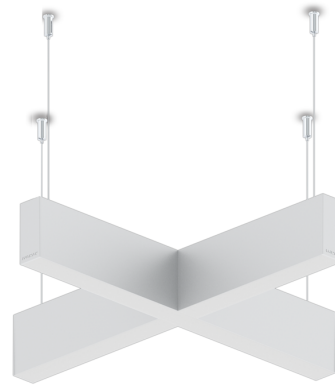

NYBRO 22 (NYB-80982-PE)

Product description

Down (Optic) & Up (Optic 2nd) - X90° - 60x95 mm - 630 mm

Luminaire Structure

- Die-cast aluminium end-caps and extruded aluminium profile with powder coating
- Cut the connection angle according to the shape
- Stainless steel fasteners in grade 316
- Stainless steel, adjustable, suspension (1.5 m) complete with electrical wires in white for mounting

- PMMA diffuser with Opal (UGR <19) and micro prismatic (UGR <13) options for better glare control
- Up and down light distribution options
- Passive thermal management
- Integral control gear

- Wireless control available through Bluetooth connection
- Daylight and occupancy sensor options

Optic

P / O

Product colour

01 - Black (RAL 9011) 03 - White (RAL 9003) 05 - Matt Silver (RAL 9006)

Special finishes upon request

SU01 - Concrete - Urban SU02 - Softscape - Urban SU03 - Stone - Urban SU04 - Corten - Urban