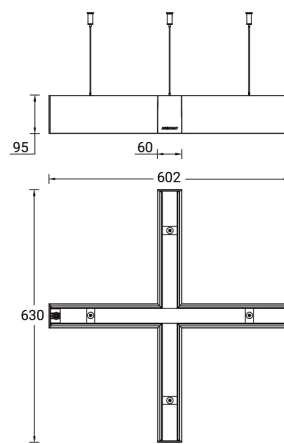

NYBRO 22 (NYB-80982-PE)

Technical information

Material	Aluminium	Optic	O, P	Operating temperature	-20 °C to 40 °C
Light source	144 & 132 LED	Optic value	Opal, Micro-prismatic	MacAdam Ellipse	3 SDCM
Power	79 W	Optic (2nd)	O	Lifetime L90B10 (hours)	> 23,000
Lumen	8126 - 9161 lm	Optic (2nd) value	Opal	Lifetime L80B10 (hours)	> 45,000
Efficacy	103 - 116 lm/W	CCT / CRI	3000K CRI80, 4000K CRI80	Lifetime L80B50 (hours)	> 50,000
Driver option	Integral control gear	Dimming type	On/Off, DALI	Variants (On/Off, DALI)	Compatible with EN/ IEC 60598-2-22: Suitable for emergency installations as central supply, non-maintained (Z0)
Driver	Constant current (CC)	Product colours	Black, White, Matt Silver, Concrete - Urban, Softscape - Urban, Stone - Urban, Corten - Urban, Oak - Woodland, Walnut - Woodland, Pine - Woodland		
Input voltage	220-240 V 50/60 Hz	Weight	5.26 kg.		

NYB-80982-PE