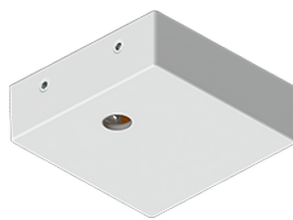

NYBRO 22 (NYB-80982-PE)

Product description

Down (Optic) & Up (Optic 2nd) - X90° - 60x95 mm - 630 mm

Luminaire Structure

- Die-cast aluminium end-caps and extruded aluminium profile with powder coating
- Cut the connection angle according to the shape
- Stainless steel fasteners in grade 316
- Stainless steel, adjustable, suspension (1.5 m) complete with electrical wires in white for mounting

Optic

P / O

Product colour

01 - Black (RAL 9011) 03 - White (RAL 9003) 05 - Matt Silver (RAL 9006)

Special finishes upon request

SU01 - Concrete - Urban SU02 - Softscape - Urban SU03 - Stone - Urban SU04 - Corten - Urban

SW01 - Oak - Woodland SW02 - Walnut - Woodland SW03 - Pine - Woodland

NYBRO 22 (NYB-80982-PE)

Technical information

Material	Aluminium	Optic	O, P	Operating temperature	-20 °C to 40 °C
Light source	144 & 132 LED	Optic value	Opal, Micro-prismatic	MacAdam Ellipse	3 SDCM
Power	79 W	Optic (2nd)	O	Lifetime L90B10 (hours)	> 23,000
Lumen	8126 - 9161 lm	Optic (2nd) value	Opal	Lifetime L80B10 (hours)	> 45,000
Efficacy	103 - 116 lm/W	CCT / CRI	3000K CRI80, 4000K CRI80	Lifetime L80B50 (hours)	> 50,000
Driver option	Integral control gear	Dimming type	On/Off, DALI	Variants (On/Off, DALI)	Compatible with EN/ IEC 60598-2-22: Suitable for emergency installations as central supply, non-maintained (Z0)
Driver	Constant current (CC)	Product colours	Black, White, Matt Silver, Concrete - Urban, Softscape - Urban, Stone - Urban, Corten - Urban, Oak - Woodland, Walnut - Woodland, Pine - Woodland		
Input voltage	220-240 V 50/60 Hz	Weight	5.26 kg.		

NYB-80982-PE

Accessories

Continuous-coupler bracket
(60/70 mm Down & 60 mm
Down & Up profile)
A81581

Supply cable surface mounting
box
A80981

DALI Control System
Control-DALI