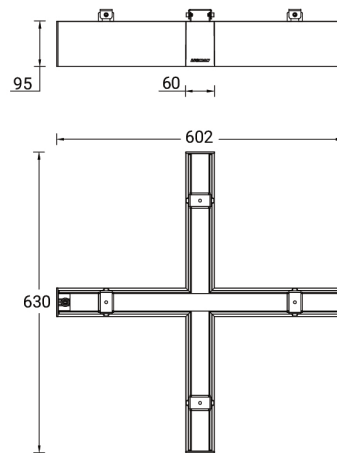

NYBRO 21 (NYB-80982-SU)

Technical information

Material	Aluminium
Light source	144 & 132 LED
Power	79 W
Lumen	8126 - 9161 lm
Efficacy	103 - 116 lm/W
Driver option	Integral control gear
Driver	Constant current (CC)
Input voltage	220-240 V 50/60 Hz

Optic	O, P
Optic value	Opal, Micro-prismatic
Optic (2nd)	O
Optic (2nd) value	Opal
CCT / CRI	3000K CRI80, 4000K CRI80
Dimming type	On/Off, DALI
Product colours	Black, White, Matt Silver, Concrete - Urban, Softscape - Urban, Stone - Urban, Corten - Urban, Oak - Woodland, Walnut - Woodland, Pine - Woodland
Weight	5.26 kg.

Operating temperature	-20 °C to 40 °C
MacAdam Ellipse	3 SDCM
Lifetime L90B10 (hours)	> 23,000
Lifetime L80B10 (hours)	> 45,000
Lifetime L80B50 (hours)	> 50,000
Variants (On/Off, DALI)	Compatible with EN/ IEC 60598-2-22: Suitable for emergency installations as central supply, non-maintained (Z0)

NYB-80982-SU