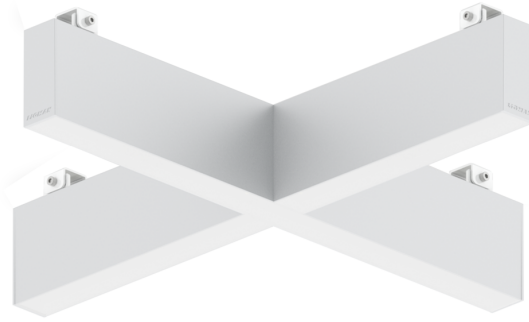

**NYBRO 21 (NYB-80982-SU)**

**Product description**

Down (Optic) & Up (Optic 2nd) - X90° - 60x95 mm - 630 mm

**Luminaire Structure**

- Die-cast aluminium end-caps and extruded aluminium profile with powder coating
- Stainless steel fasteners in grade 316
- Stainless steel brackets and screws for mounting

- PMMA diffuser with Opal (UGR <19) and micro prismatic (UGR <13) options for better glare control
- Up and down light distribution options
- Passive thermal management

- Integral control gear
- Wireless control available through Bluetooth connection
- Daylight and occupancy sensor options

**Optic**

P / O

**Product colour**

01 - Black (RAL 9011)    03 - White (RAL 9003)    05 - Matt Silver (RAL 9006)

**Special finishes upon request**

SU01 - Concrete - Urban    SU02 - Softscape - Urban    SU03 - Stone - Urban    SU04 - Corten - Urban