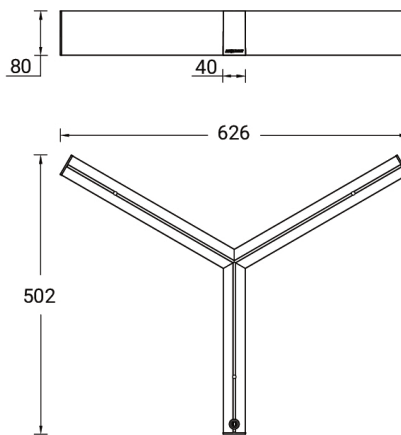

NYBRO 24 (NYB-81011-SU)

Technical information

Material	Aluminium	Input voltage	220-240 V 50/60 Hz	Operating temperature	-20 °C to 40 °C
Light source	120 LED	Optic	O, P	MacAdam Ellipse	3 SDCM
Power	16 W	Optic value	Opal, Micro-prismatic	Lifetime L90B10 (hours)	> 23,000
Lumen	1342 - 1682 lm	CCT / CRI	3000K CRI80, 4000K CRI80	Lifetime L80B10 (hours)	> 45,000
Efficacy	84 - 105 lm/W	Dimming type	On/Off, DALI	Lifetime L80B50 (hours)	> 50,000
Driver option	Integral control gear	Product colours	Black, White, Matt Silver, Concrete - Urban, Softscape - Urban, Stone - Urban, Corten - Urban, Oak - Woodland, Walnut - Woodland, Pine - Woodland	Variants (On/Off, DALI)	Compatible with EN/ IEC 60598-2-22: Suitable for emergency installations as central supply, non-maintained (ZO)
Driver	Constant current (CC)				
		Weight	2.85 kg.		

NYB-81011-SU