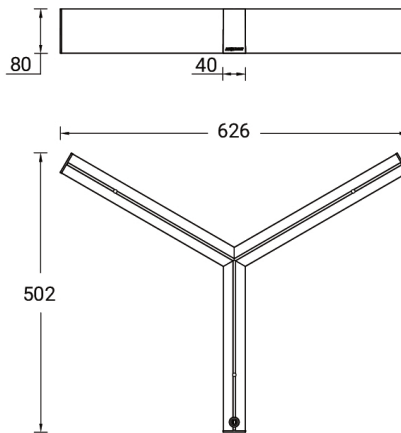

NYBRO 24 (NYB-81012-SU)

Technical information

Material	Aluminium	Input voltage	220-240 V 50/60 Hz	Operating temperature	-20 °C to 40 °C
Light source	120 LED	Optic	O, P	MacAdam Ellipse	3 SDCM
Power	24 W	Optic value	Opal, Micro-prismatic	Lifetime L90B10 (hours)	> 23,000
Lumen	1879 - 2362 lm	CCT / CRI	3000K CRI80, 4000K CRI80	Lifetime L80B10 (hours)	> 45,000
Efficacy	78 - 98 lm/W	Dimming type	On/Off, DALI	Lifetime L80B50 (hours)	> 50,000
Driver option	Integral control gear	Product colours	Black, White, Matt Silver, Concrete - Urban, Softscape - Urban, Stone - Urban, Corten - Urban, Oak - Woodland, Walnut - Woodland, Pine - Woodland	Variants (On/Off, DALI)	Compatible with EN/ IEC 60598-2-22: Suitable for emergency installations as central supply, non-maintained (Z0)
Driver	Constant current (CC)				
		Weight	2.85 kg.		

NYB-81012-SU