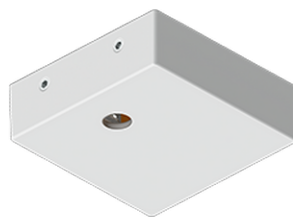

NYBRO 25 (NYB-81031-PE)

Product description

Down - Y120° - 60x80 mm - 518 mm

Luminaire Structure

- Die-cast aluminium end-caps and extruded aluminium profile with powder coating
- Cut the connection angle according to the shape
- Stainless steel fasteners in grade 316
- Stainless steel, adjustable, suspension (1.5 m) complete with electrical wires in white for mounting

NYB-81031-PE

Accessories

Continuous-coupler bracket
(60/70 mm Down & 60 mm
Down & Up profile)
A81581

Supply cable surface mounting
box
A80981

DALI Control System
Control-DALI