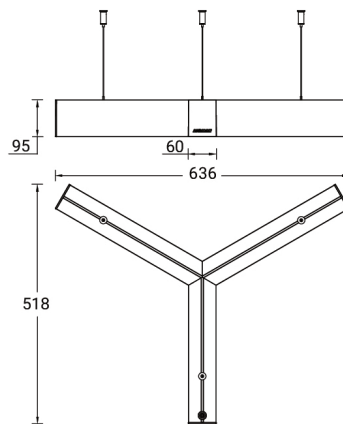

NYBRO 25 (NYB-81031-PE)

Technical information

Material	Aluminium
Light source	120 LED
Power	16 W
Lumen	1446 - 1812 lm
Efficacy	90 - 113 lm/W
Driver option	Integral control gear
Driver	Constant current (CC)

Input voltage	220-240 V 50/60 Hz
Optic	O, P
Optic value	Opal, Micro-prismatic
CCT / CRI	3000K CRI80, 4000K CRI80
Dimming type	On/Off, DALI
Product colours	Black, White, Matt Silver, Concrete - Urban, Softscape - Urban, Stone - Urban, Corten - Urban, Oak - Woodland, Walnut - Woodland, Pine - Woodland
Weight	3.50 kg.

Operating temperature	-20 °C to 40 °C
MacAdam Ellipse	3 SDCM
Lifetime L90B10 (hours)	> 23,000
Lifetime L80B10 (hours)	> 45,000
Lifetime L80B50 (hours)	> 50,000
Variants (On/Off, DALI)	Compatible with EN/ IEC 60598-2-22: Suitable for emergency installations as central supply, non-maintained (Z0)

NYB-81031-PE