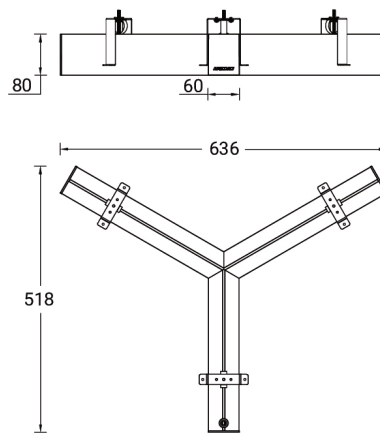

NYBRO 23 (NYB-81031-RE)

Product description

Down - Y120° - 60x80 mm - 518 mm - Trimless

Luminaire Structure

- Die-cast aluminium end-caps and extruded aluminium profile with powder coating
- Cut the connection angle according to the shape
- Stainless steel fasteners in grade 316
- Stainless steel brackets and screws for mounting

SW01 - Oak - Woodland SW02 - Walnut - Woodland SW03 - Pine - Woodland

NYBRO 23 (NYB-81031-RE)

Technical information

| | |
|----------------------|-----------------------|
| Material | Aluminium |
| Light source | 120 LED |
| Power | 16 W |
| Lumen | 1446 - 1812 lm |
| Efficacy | 90 - 113 lm/W |
| Driver option | Integral control gear |
| Driver | Constant current (CC) |

NYB-81031-RE

Accessories

Trimless-recessed mounting bracket (60 mm Down profile)
A82581

Continuous-coupler bracket (60/70 mm Down & 60 mm Down & Up profile)
A81581

DALI Control System
Control-DALI