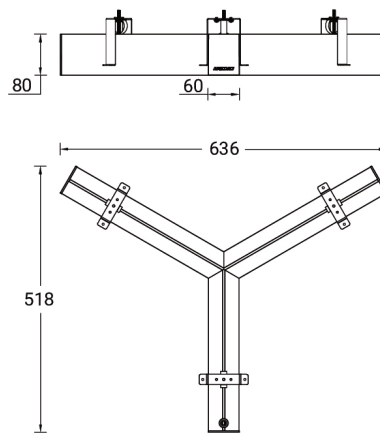

**NYBRO 23 (NYB-81032-RE)**

**Product description**

Down - Y120° - 60x80 mm - 518 mm - Trimless

**Luminaire Structure**

- Die-cast aluminium end-caps and extruded aluminium profile with powder coating
- Cut the connection angle according to the shape
- Stainless steel fasteners in grade 316
- Stainless steel brackets and screws for mounting

SW01 - Oak - Woodland    SW02 - Walnut - Woodland    SW03 - Pine - Woodland

**NYBRO 23 (NYB-81032-RE)**

**Technical information**

<b>Material</b>	Aluminium
<b>Light source</b>	120 LED
<b>Power</b>	24 W
<b>Lumen</b>	2023 - 2544 lm
<b>Efficacy</b>	84 - 106 lm/W
<b>Driver option</b>	Integral control gear
<b>Driver</b>	Constant current (CC)

NYB-81032-RE

**Accessories**

Trimless-recessed mounting bracket (60 mm Down profile)  
**A82581**

Continuous-coupler bracket (60/70 mm Down & 60 mm Down & Up profile)  
**A81581**

DALI Control System  
**Control-DALI**