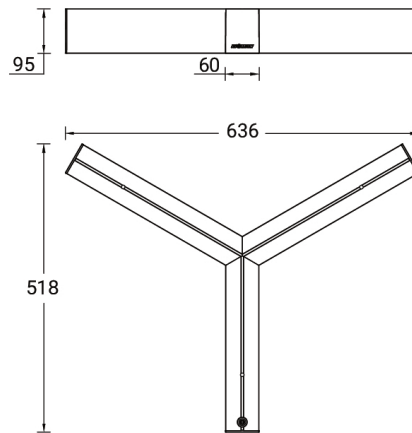

NYBRO 24 (NYB-81032-SU)

Technical information

Material	Aluminium
Light source	120 LED
Power	24 W
Lumen	2023 - 2544 lm
Efficacy	84 - 106 lm/W
Driver option	Integral control gear
Driver	Constant current (CC)

Input voltage	220-240 V 50/60 Hz
Optic	O, P
Optic value	Opal, Micro-prismatic
CCT / CRI	3000K CRI80, 4000K CRI80
Dimming type	On/Off, DALI
Product colours	Black, White, Matt Silver, Concrete - Urban, Softscape - Urban, Stone - Urban, Corten - Urban, Oak - Woodland, Walnut - Woodland, Pine - Woodland
Weight	3.50 kg.

Operating temperature	-20 °C to 40 °C
MacAdam Ellipse	3 SDCM
Lifetime L90B10 (hours)	> 23,000
Lifetime L80B10 (hours)	> 45,000
Lifetime L80B50 (hours)	> 50,000
Variants (On/Off, DALI)	Compatible with EN/ IEC 60598-2-22: Suitable for emergency installations as central supply, non-maintained (ZO)

NYB-81032-SU