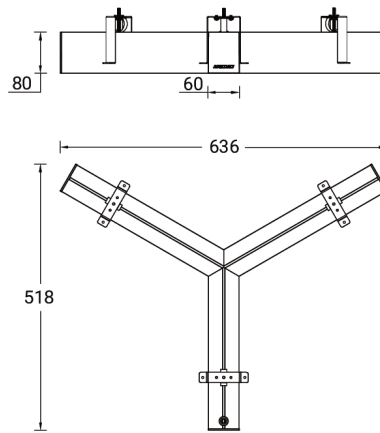

NYBRO 23 (NYB-81033-RE)

Technical information

Material	Aluminium
Light source	120 LED
Power	36 W
Lumen	2863 - 3597 lm
Efficacy	80 - 100 lm/W
Driver option	Integral control gear
Driver	Constant current (CC)

Input voltage	220-240 V 50/60 Hz
Optic	O, P
Optic value	Opal, Micro-prismatic
CCT / CRI	3000K CRI80, 4000K CRI80
Dimming type	On/Off, DALI
Product colours	Black, White, Matt Silver, Concrete - Urban, Softscape - Urban, Stone - Urban, Corten - Urban, Oak - Woodland, Walnut - Woodland, Pine - Woodland
Weight	3.50 kg.

Operating temperature	-20 °C to 40 °C
MacAdam Ellipse	3 SDCM
Lifetime L90B10 (hours)	> 23,000
Lifetime L80B10 (hours)	> 45,000
Lifetime L80B50 (hours)	> 50,000
Variants (On/Off, DALI)	Compatible with EN/ IEC 60598-2-22: Suitable for emergency installations as central supply, non-maintained (ZO)

NYB-81033-RE