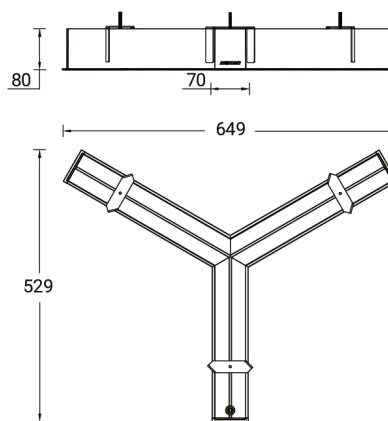

**NYBRO 23 (NYB-81062-RE)**

**Product description**

Down - Y120° - 70x80 mm - 529 mm

**Luminaire Structure**

- Die-cast aluminium end-caps and extruded aluminium profile with powder coating
- Cut the connection angle according to the shape
- Stainless steel fasteners in grade 316
- Stainless steel brackets and screws for mounting

SW01 - Oak - Woodland    SW02 - Walnut - Woodland    SW03 - Pine - Woodland

**NYBRO 23 (NYB-81062-RE)**

**Technical information**

<b>Material</b>	Aluminium
<b>Light source</b>	120 LED
<b>Power</b>	24 W
<b>Lumen</b>	2023 - 2544 lm
<b>Efficacy</b>	84 - 106 lm/W
<b>Driver option</b>	Integral control gear
<b>Driver</b>	Constant current (CC)

NYB-81062-RE

**Accessories**

Continuous-coupler bracket  
(60/70 mm Down & 60 mm  
Down & Up profile)  
**A81581**

DALI Control System  
**Control-DALI**