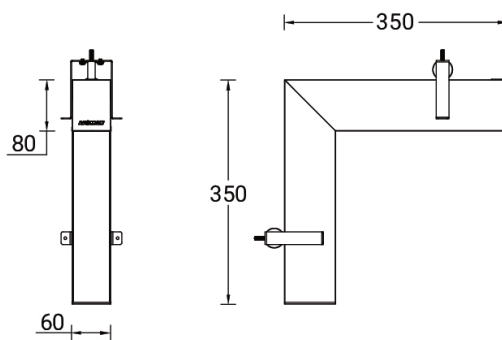

**NYBRO 11 (NYB-81083-RE)**

**Product description**

Down - L90° corner - 60x80 mm - 350 mm - Trimless

**Luminaire Structure**

- Die-cast aluminium end-caps and extruded aluminium profile with powder coating
- Cut the connection angle according to the shape
- Stainless steel fasteners in grade 316
- Stainless steel brackets and screws for mounting

NYB-81083-RE

**Accessories**

Trimless-recessed mounting bracket (60 mm Down profile)  
**A82581**

Continuous-coupler bracket (60/70 mm Down & 60 mm Down & Up profile)  
**A81581**

DALI Control System  
**Control-DALI**