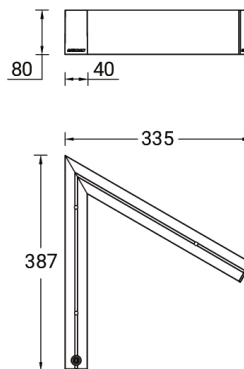

NYBRO 27 (NYB-81112-SU)

Technical information

Material	Aluminium	Input voltage	220-240 V 50/60 Hz	Operating temperature	-20 °C to 40 °C
Light source	84 LED	Optic	O, P	MacAdam Ellipse	3 SDCM
Power	16 W	Optic value	Opal, Micro-prismatic	Lifetime L90B10 (hours)	> 23,000
Lumen	1394 lm	CCT / CRI	3000K CRI80, 4000K CRI80	Lifetime L80B10 (hours)	> 45,000
Efficacy	87 lm/W	Dimming type	On/Off, DALI	Lifetime L80B50 (hours)	> 50,000
Driver option	Integral control gear	Product colours	Black, White, Matt Silver, Concrete - Urban, Softscape - Urban, Stone - Urban, Corten - Urban, Oak - Woodland, Walnut - Woodland, Pine - Woodland	Variants (On/Off, DALI)	Compatible with EN/ IEC 60598-2-22: Suitable for emergency installations as central supply, non-maintained (ZO)
Driver	Constant current (CC)				
		Weight	2.12 kg.		

NYB-81112-SU