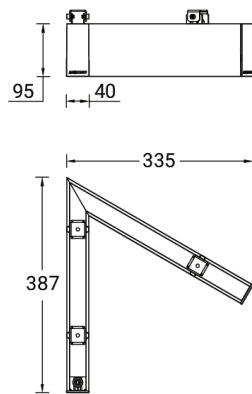

NYBRO 27 (NYB-81121-SU)

Technical information

Material	Aluminium	Optic	O, P	Operating temperature	-20 °C to 40 °C
Light source	84 & 60 LED	Optic value	Opal, Micro-prismatic	MacAdam Ellipse	3 SDCM
Power	20 W	Optic (2nd)	O	Lifetime L90B10 (hours)	> 23,000
Lumen	1800 lm	Optic (2nd) value	Opal	Lifetime L80B10 (hours)	> 45,000
Efficacy	90 lm/W	CCT / CRI	3000K CRI80, 4000K CRI80	Lifetime L80B50 (hours)	> 50,000
Driver option	Integral control gear	Dimming type	On/Off, DALI	Variants (On/Off, DALI)	Compatible with EN/ IEC 60598-2-22: Suitable for emergency installations as central supply, non-maintained (Z0)
Driver	Constant current (CC)	Product colours	Black, White, Matt Silver, Concrete - Urban, Softscape - Urban, Stone - Urban, Corten - Urban, Oak - Woodland, Walnut - Woodland, Pine - Woodland		
Input voltage	220-240 V 50/60 Hz		Weight	3.05 kg.	

NYB-81121-SU