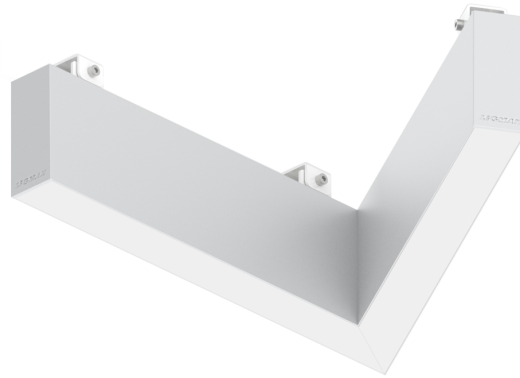

**NYBRO 27 (NYB-81121-SU)**

**Product description**

Down (Optic) & Up (Optic 2nd) - V60° - 40x95 mm - 387 mm

**Luminaire Structure**

- Die-cast aluminium end-caps and extruded aluminium profile with powder coating
- Stainless steel fasteners in grade 316
- Stainless steel brackets and screws for mounting

- PMMA diffuser with Opal (UGR <19) and micro prismatic (UGR <13) options for better glare control
- Up and down light distribution options
- Passive thermal management

- Integral control gear
- Wireless control available through Bluetooth connection
- Daylight and occupancy sensor options

**Optic**

P / O

**Product colour**

01 - Black (RAL 9011)    03 - White (RAL 9003)    05 - Matt Silver (RAL 9006)

**Special finishes upon request**

SU01 - Concrete - Urban    SU02 - Softscape - Urban    SU03 - Stone - Urban    SU04 - Corten - Urban

SW01 - Oak - Woodland    SW02 - Walnut - Woodland    SW03 - Pine - Woodland

**NYBRO 27 (NYB-81121-SU)**

**Technical information**

<b>Material</b>	Aluminium	<b>Optic</b>	O, P	<b>Operating temperature</b>	-20 °C to 40 °C
<b>Light source</b>	84 & 60 LED	<b>Optic value</b>	Opal, Micro-prismatic	<b>MacAdam Ellipse</b>	3 SDCM
<b>Power</b>	20 W	<b>Optic (2nd)</b>	O	<b>Lifetime L90B10 (hours)</b>	> 23,000
<b>Lumen</b>	1800 lm	<b>Optic (2nd) value</b>	Opal	<b>Lifetime L80B10 (hours)</b>	> 45,000
<b>Efficacy</b>	90 lm/W	<b>CCT / CRI</b>	3000K CRI80, 4000K CRI80	<b>Lifetime L80B50 (hours)</b>	> 50,000
<b>Driver option</b>	Integral control gear	<b>Dimming type</b>	On/Off, DALI	<b>Variants (On/Off, DALI)</b>	Compatible with EN/ IEC 60598-2-22: Suitable for emergency installations as central supply, non-maintained (Z0)
<b>Driver</b>	Constant current (CC)	<b>Product colours</b>	Black, White, Matt Silver, Concrete - Urban, Softscape - Urban, Stone - Urban, Corten - Urban, Oak - Woodland, Walnut - Woodland, Pine - Woodland		
<b>Input voltage</b>	220-240 V 50/60 Hz		<b>Weight</b>	3.05 kg.	