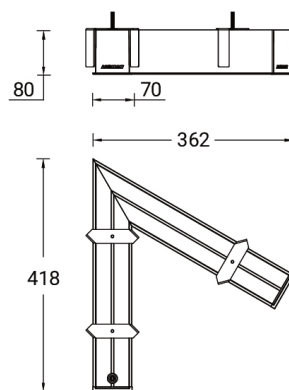

NYBRO 26 (NYB-81161-RE)

Technical information

Material	Aluminium
Light source	84 LED
Power	12 W
Lumen	1338 lm
Efficacy	112 lm/W
Driver option	Integral control gear
Driver	Constant current (CC)

Input voltage	220-240 V 50/60 Hz
Optic	O, P
Optic value	Opal, Micro-prismatic
CCT / CRI	3000K CRI80, 4000K CRI80
Dimming type	On/Off, DALI
Product colours	Black, White, Matt Silver, Concrete - Urban, Softscape - Urban, Stone - Urban, Corten - Urban, Oak - Woodland, Walnut - Woodland, Pine - Woodland
Weight	2.91 kg.

Operating temperature	-20 °C to 40 °C
MacAdam Ellipse	3 SDCM
Lifetime L90B10 (hours)	> 23,000
Lifetime L80B10 (hours)	> 45,000
Lifetime L80B50 (hours)	> 50,000
Variants (On/Off, DALI)	Compatible with EN/ IEC 60598-2-22: Suitable for emergency installations as central supply, non-maintained (Z0)

NYB-81161-RE