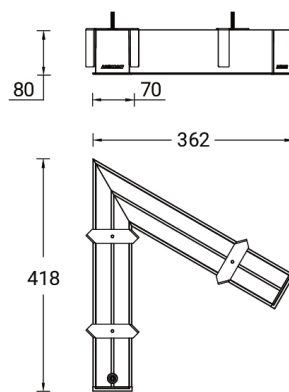

**NYBRO 26 (NYB-81163-RE)****Product description**

Down - V60° corner - 70x80 mm - 418 mm

**Luminaire Structure**

- Die-cast aluminium end-caps and extruded aluminium profile with powder coating
- Cut the connection angle according to the shape
- Stainless steel fasteners in grade 316
- Stainless steel brackets and screws for mounting

<b>Material</b>	Aluminium
<b>Light source</b>	84 LED
<b>Power</b>	24 W
<b>Lumen</b>	2459 lm
<b>Efficacy</b>	102 lm/W
<b>Driver option</b>	Integral control gear
<b>Driver</b>	Constant current (CC)

<b>Input voltage</b>	220-240 V 50/60 Hz
<b>Optic</b>	O, P
<b>Optic value</b>	Opal, Micro-prismatic
<b>CCT / CRI</b>	3000K CRI80, 4000K CRI80
<b>Dimming type</b>	On/Off, DALI
<b>Product colours</b>	Black, White, Matt Silver, Concrete - Urban, Softscape - Urban, Stone - Urban, Corten - Urban, Oak - Woodland, Walnut - Woodland, Pine - Woodland
<b>Weight</b>	2.91 kg.

NYB-81163-RE

**Accessories**

Continuous-coupler bracket  
(60/70 mm Down & 60 mm  
Down & Up profile)  
**A81581**

DALI Control System  
**Control-DALI**