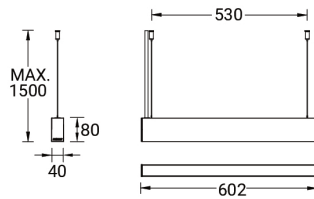

NYBRO 9 (NYB-90002)

Technical information

Material	Aluminium
Light source	72 LED
Power	14 W
Lumen	987 - 1195 lm
Efficacy	71 - 85 lm/W
Driver option	Integral control gear
Driver	Constant current (CC)

Input voltage	220-240 V 50/60 Hz
Optic	O, P
Optic value	Opal, Micro-prismatic
CCT / CRI	3000K CRI80, 4000K CRI80
Dimming type	On/Off, 1-10V, DALI
Product colours	Black, White, Matt Silver, Concrete - Urban, Softscape - Urban, Stone - Urban, Corten - Urban, Oak - Woodland, Walnut - Woodland, Pine - Woodland
Weight	1.69 kg

Operating temperature	-20 °C to 40 °C
MacAdam Ellipse	3 SDCM
Lifetime L90B10 (hours)	> 23,000
Lifetime L80B10 (hours)	> 45,000
Lifetime L80B50 (hours)	> 50,000
Variants (On/Off, 1-10V, DALI)	Compatible with EN/ IEC 60598-2-22: Suitable for emergency installations as central supply, non-maintained (Z0)

NYB-90002