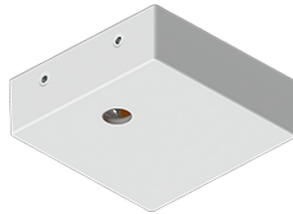

NYBRO 9 (NYB-90002)

Product description

Down - 40x80 mm - 602 mm

Luminaire Structure

- Die-cast aluminium end-caps and extruded aluminium profile with powder coating
- Stainless steel fasteners in grade 316
- Single cable entry
- Suspension kit is stainless steel 304 grade, adjustable, suspension (1.5 m) complete with electrical wires in white for mounting
- PMMA diffuser with Opal (UGR <19) and micro prismatic (UGR <13) options for better glare control

NYB-90002

Accessories

Continuous-coupler bracket
(40/50 mm Down profile)
A81881

Supply cable surface mounting
box
A80981

Integrated track - 3 phase - DALI
for NYBRO
A81491

Integrated track - 3 phase - On-off
for NYBRO
A81391