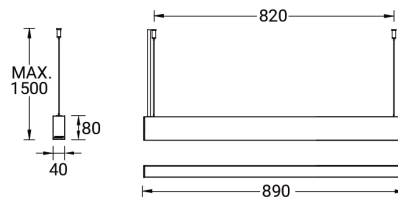

NYBRO 9 (NYB-90011)

Technical information

Material	Aluminium
Light source	108 LED
Power	15 W
Lumen	1114 - 1350 lm
Efficacy	74 - 90 lm/W
Driver option	Integral control gear
Driver	Constant current (CC)

Input voltage	220-240 V 50/60 Hz
Optic	O, P
Optic value	Opal, Micro-prismatic
CCT / CRI	3000K CRI80, 4000K CRI80
Dimming type	On/Off, 1-10V, DALI
Product colours	Black, White, Matt Silver, Concrete - Urban, Softscape - Urban, Stone - Urban, Corten - Urban, Oak - Woodland, Walnut - Woodland, Pine - Woodland
Weight	2.21 kg

Operating temperature	-20 °C to 40 °C
MacAdam Ellipse	3 SDCM
Lifetime L90B10 (hours)	> 23,000
Lifetime L80B10 (hours)	> 45,000
Lifetime L80B50 (hours)	> 50,000
Variants (1-10V, DALI)	Compatible with EN/ IEC 60598-2-22: Suitable for emergency installations as central supply, non-maintained (Z0)

NYB-90011