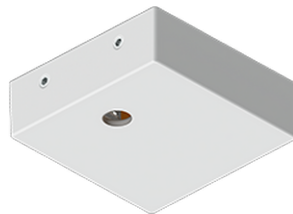

NYBRO 9 (NYB-90011)

Product description

Down - 40x80 mm - 890 mm

Luminaire Structure

- Die-cast aluminium end-caps and extruded aluminium profile with powder coating
- Stainless steel fasteners in grade 316
- Single cable entry
- Suspension kit is stainless steel 304 grade, adjustable, suspension (1.5 m) complete with electrical wires in white for mounting
- PMMA diffuser with Opal (UGR <19) and micro prismatic (UGR <13) options for better glare control

NYBRO 9 (NYB-90011)

Technical information

Material	Aluminium
Light source	108 LED
Power	15 W
Lumen	1114 - 1350 lm
Efficacy	74 - 90 lm/W
Driver option	Integral control gear
Driver	Constant current (CC)

Input voltage	220-240 V 50/60 Hz
Optic	O, P
Optic value	Opal, Micro-prismatic
CCT / CRI	3000K CRI80, 4000K CRI80
Dimming type	On/Off, 1-10V, DALI
Product colours	Black, White, Matt Silver, Concrete - Urban, Softscape - Urban, Stone - Urban, Corten - Urban, Oak - Woodland, Walnut - Woodland, Pine - Woodland
Weight	2.21 kg

NYB-90011

Accessories

Continuous-coupler bracket
(40/50 mm Down profile)
A81881

Supply cable surface mounting
box
A80981

Integrated track - 3 phase - DALI
for NYBRO
A81491

Integrated track - 3 phase - On-off for NYBRO
A81391