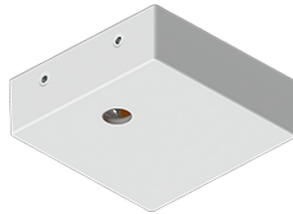

NYBRO 9 (NYB-90012)

Product description

Down - 40x80 mm - 890 mm

Luminaire Structure

- Die-cast aluminium end-caps and extruded aluminium profile with powder coating
- Stainless steel fasteners in grade 316
- Single cable entry
- Suspension kit is stainless steel 304 grade, adjustable, suspension (1.5 m) complete with electrical wires in white for mounting
- PMMA diffuser with Opal (UGR <19) and micro prismatic (UGR <13) options for better glare control

NYBRO 9 (NYB-90012)

Technical information

Material	Aluminium
Light source	108 LED
Power	19 W
Lumen	1482 - 1793 lm
Efficacy	78 - 94 lm/W
Driver option	Integral control gear
Driver	Constant current (CC)

Input voltage	220-240 V 50/60 Hz
Optic	O, P
Optic value	Opal, Micro-prismatic
CCT / CRI	3000K CRI80, 4000K CRI80
Dimming type	On/Off, 1-10V, DALI
Product colours	Black, White, Matt Silver, Concrete - Urban, Softscape - Urban, Stone - Urban, Corten - Urban, Oak - Woodland, Walnut - Woodland, Pine - Woodland
Weight	2.21 kg

NYB-90012

Accessories

Continuous-coupler bracket
(40/50 mm Down profile)
A81881

Supply cable surface mounting
box
A80981

Integrated track - 3 phase - DALI
for NYBRO
A81491

Integrated track - 3 phase - On-
off for NYBRO
A81391