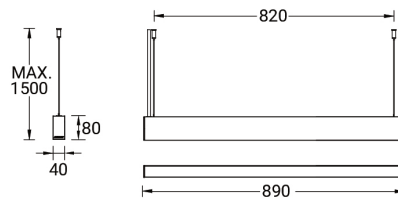

NYBRO 9 (NYB-90012)

Technical information

Material	Aluminium
Light source	108 LED
Power	19 W
Lumen	1482 - 1793 lm
Efficacy	78 - 94 lm/W
Driver option	Integral control gear
Driver	Constant current (CC)

Input voltage	220-240 V 50/60 Hz
Optic	O, P
Optic value	Opal, Micro-prismatic
CCT / CRI	3000K CRI80, 4000K CRI80
Dimming type	On/Off, 1-10V, DALI
Product colours	Black, White, Matt Silver, Concrete - Urban, Softscape - Urban, Stone - Urban, Corten - Urban, Oak - Woodland, Walnut - Woodland, Pine - Woodland
Weight	2.21 kg

Operating temperature	-20 °C to 40 °C
MacAdam Ellipse	3 SDCM
Lifetime L90B10 (hours)	> 23,000
Lifetime L80B10 (hours)	> 45,000
Lifetime L80B50 (hours)	> 50,000
Variants (1-10V, DALI)	Compatible with EN/ IEC 60598-2-22: Suitable for emergency installations as central supply, non-maintained (Z0)

NYB-90012