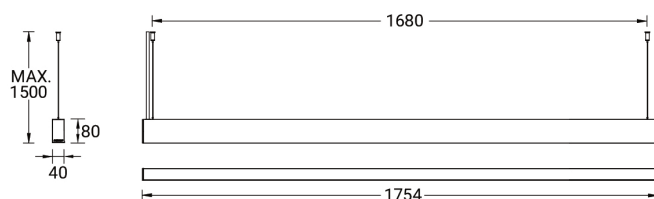

NYBRO 9 (NYB-90044)

Technical information

Material	Aluminium	Driver	Constant current (CC)	ULOR	0%
Light source	216 LED	Input voltage	220-240 V 50/60 Hz	CIE flux code n°3	96, 98
Power	38 W	Optic	O, P	Dimming type	DALI
Lumen	3385 lm	CCT / CRI	TW (2700K - 6500K)	Product colours	Black, White, Matt Silver, Concrete - Urban, Softscape - Urban, Stone - Urban, Corten
Efficacy	91 lm/W	Bug	B2-U1-G1		- Urban, Oak - Woodland, Walnut - Woodland, Pine - Woodland
Driver option	Integral control gear	ULR	0%	Weight	4.26 kg
				Operating temperature	-20 °C to 40 °C

NYB-90044