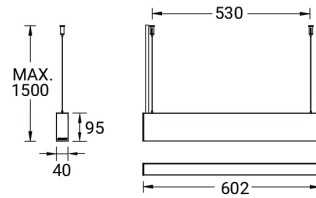

NYBRO 9 (NYB-90101)

Technical information

Material	Aluminium
Light source	72 & 60 LED
Power	21 W
Lumen	1862 - 2057 lm
Efficacy	89 - 98 lm/W
Driver option	Integral control gear
Driver	Constant current (CC)
Input voltage	220-240 V 50/60 Hz

Optic	O, P
Optic value	Opal, Micro-prismatic
Optic (2nd)	0
Optic (2nd) value	Opal
CCT / CRI	3000K CRI80, 4000K CRI80
Dimming type	On/Off, DALI
Product colours	Black, White, Matt Silver, Concrete - Urban, Softscape - Urban, Stone - Urban, Corten - Urban, Oak - Woodland, Walnut - Woodland, Pine - Woodland
Weight	2.43 kg

Operating temperature	-20 °C to 40 °C
MacAdam Ellipse	3 SDCM
Lifetime L90B10 (hours)	> 23,000
Lifetime L80B10 (hours)	> 45,000
Lifetime L80B50 (hours)	> 50,000
Variants (On/Off, DALI)	Compatible with EN/ IEC 60598-2-22: Suitable for emergency installations as central supply, non-maintained (Z0)

NYB-90101