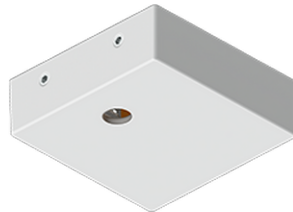

NYBRO 9 (NYB-90101)

Product description

Down (Optic) & Up (Optic 2nd) - 40x95 mm - 602 mm

Luminaire Structure

- Die-cast aluminium end-caps and extruded aluminium profile with powder coating
- Stainless steel fasteners in grade 316
- Single cable entry
- Suspension kit is stainless steel 304 grade, adjustable, suspension (1.5 m) complete with electrical wires in white for mounting
- PMMA diffuser with Opal (UGR <19) and micro prismatic (UGR <13) options for better glare control

NYB-90101

Accessories

Continuous-coupler bracket
(40/50 mm Down profile)
A81881

Supply cable surface mounting
box
A80981

Integrated track - 3 phase - DALI
for NYBRO
A81491

Integrated track - 3 phase - On-off
for NYBRO
A81391