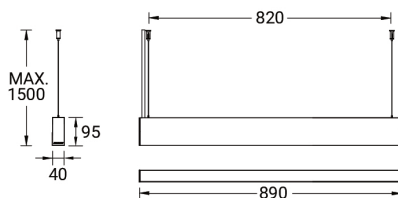

NYBRO 9 (NYB-90111)

Technical information

Material	Aluminium
Light source	108 & 96 LED
Power	29 W
Lumen	2792 - 3085 lm
Efficacy	96 - 106 lm/W
Driver option	Integral control gear
Driver	Constant current (CC)
Input voltage	220-240 V 50/60 Hz

Optic	O, P
Optic value	Opal, Micro-prismatic
Optic (2nd)	O
Optic (2nd) value	Opal
CCT / CRI	3000K CRI80, 4000K CRI80
Dimming type	On/Off, 1-10V, DALI
Product colours	Black, White, Matt Silver, Concrete - Urban, Softscape - Urban, Stone - Urban, Corten - Urban, Oak - Woodland, Walnut - Woodland, Pine - Woodland
Weight	3.06 kg

Operating temperature	-20 °C to 40 °C
MacAdam Ellipse	3 SDCM
Lifetime L90B10 (hours)	> 23,000
Lifetime L80B10 (hours)	> 45,000
Lifetime L80B50 (hours)	> 50,000
Variants (1-10V, DALI)	Compatible with EN/ IEC 60598-2-22: Suitable for emergency installations as central supply, non-maintained (Z0)

NYB-90111