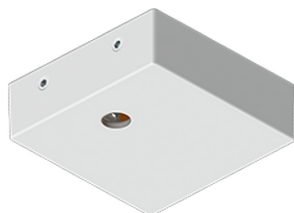

**NYBRO 9 (NYB-90111)**

**Product description**

Down (Optic) & Up (Optic 2nd) - 40x95 mm - 890 mm

**Luminaire Structure**

- Die-cast aluminium end-caps and extruded aluminium profile with powder coating
- Stainless steel fasteners in grade 316
- Single cable entry
- Suspension kit is stainless steel 304 grade, adjustable, suspension (1.5 m) complete with electrical wires in white for mounting
- PMMA diffuser with Opal (UGR <19) and micro prismatic (UGR <13) options for better glare control

NYB-90111

**Accessories**

Continuous-coupler bracket  
(40/50 mm Down profile)  
**A81881**

Supply cable surface mounting  
box  
**A80981**

Integrated track - 3 phase - DALI  
for NYBRO  
**A81491**

Integrated track - 3 phase - On-off  
for NYBRO  
**A81391**