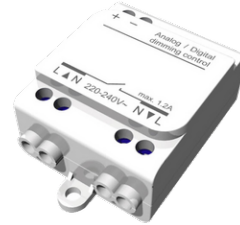

NYBRO 10 (NYB-90203)

Product description

Down - 60x80 mm - 602 mm

Luminaire Structure

- Die-cast aluminium end-caps and extruded aluminium profile with powder coating
- Stainless steel fasteners in grade 316
- Single cable entry
- Suspension kit is stainless steel 304 grade, adjustable, suspension (1.5 m) complete with electrical wires in white for mounting
- PMMA diffuser with Opal (UGR <19) and micro prismatic (UGR <13) options for better glare control

NYB-90203

Accessories

Continuous-coupler bracket
(60/70 mm Down & 60 mm
Down & Up profile)
A81581

Supply cable surface mounting
box
A80981

Wireless bluetooth converter
A90291

Xpress wireless switch
A90591

Integrated track - 3 phase - DALI
for NYBRO
A81491

Integrated track - 3 phase - On-
off for NYBRO
A81391

DALI Control System
Control-DALI