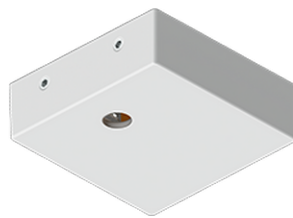

NYBRO 10 (NYB-90203)

Product description

Down - 60x80 mm - 602 mm

Luminaire Structure

- Die-cast aluminium end-caps and extruded aluminium profile with powder coating
- Stainless steel fasteners in grade 316
- Single cable entry
- Suspension kit is stainless steel 304 grade, adjustable, suspension (1.5 m) complete with electrical wires in white for mounting
- PMMA diffuser with Opal (UGR <19) and micro prismatic (UGR <13) options for better glare control

SW01 - Oak - Woodland SW02 - Walnut - Woodland SW03 - Pine - Woodland

NYBRO 10 (NYB-90203)

Technical information

Material	Aluminium
Light source	72 LED
Power	19 W
Lumen	1677 - 2108 lm
Efficacy	88 - 111 lm/W
Driver option	Integral control gear

NYB-90203

Accessories

Continuous-coupler bracket
(60/70 mm Down & 60 mm
Down & Up profile)
A81581

Supply cable surface mounting
box
A80981

Wireless bluetooth converter
A90291

Xpress wireless switch
A90591

Integrated track - 3 phase - DALI
for NYBRO
A81491