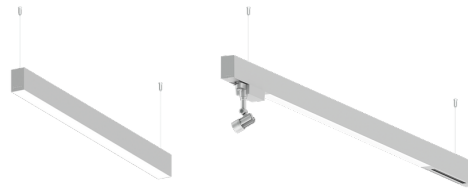

NYBRO 10 (NYB-90203)

Product description

Down - 60x80 mm - 602 mm

Luminaire Structure

- Die-cast aluminium end-caps and extruded aluminium profile with powder coating
- Stainless steel fasteners in grade 316
- Single cable entry
- Suspension kit is stainless steel 304 grade, adjustable, suspension (1.5 m) complete with electrical wires in white for mounting
- PMMA diffuser with Opal (UGR <19) and micro prismatic (UGR <13) options for better glare control

Optic

P

Product colour

01 - Black (RAL 9011) 03 - White (RAL 9003) 05 - Matt Silver (RAL 9006)

Special finishes upon request

SU01 - Concrete - Urban SU02 - Softscape - Urban SU03 - Stone - Urban SU04 - Corten - Urban