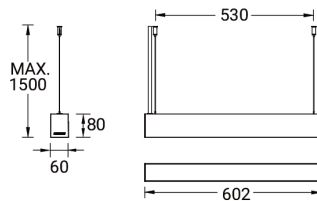

NYBRO 10 (NYB-90203)

Technical information

Material	Aluminium
Light source	72 LED
Power	19 W
Lumen	1677 - 2108 lm
Efficacy	88 - 111 lm/W
Driver option	Integral control gear

Driver	Constant current (CC)
Input voltage	220-240 V 50/60 Hz
Optic	O, P
Optic value	Opal, Micro-prismatic
CCT / CRI	3000K CRI80, 4000K CRI80
Dimming type	On/Off, 1-10V, DALI

Product colours	Black, White, Matt Silver, Concrete - Urban, Softscape - Urban, Stone - Urban, Corten - Urban, Oak - Woodland, Walnut - Woodland, Pine - Woodland
Weight	2.18 kg
Operating temperature	-20 °C to 40 °C
Variants (On/Off, 1-10V, DALI)	Compatible with EN/ IEC 60598-2-22: Suitable for emergency installations as central supply, non-maintained (Z0)

NYB-90203