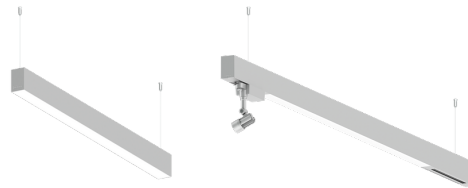

NYBRO 10 (NYB-90245)

Product description

Down - 60x80 mm - 1754 mm - TW

Luminaire Structure

- Die-cast aluminium end-caps and extruded aluminium profile with powder coating
- Stainless steel fasteners in grade 316
- Single cable entry
- Suspension kit is stainless steel 304 grade, adjustable, suspension (1.5 m) complete with electrical wires in white for mounting
- PMMA diffuser with Opal (UGR <19) and micro prismatic (UGR <13) options for better glare control

- Durable silicone rubber gasket
- Up and downlight distribution options
- Passive thermal management
- Integral control gear
- Wireless control available through Bluetooth connection

- Daylight and occupancy sensor options
- Emergency module (1 or 3 hours) is available upon request with 3 options (BASIC, SELF-TEST, PRO-DALI)
- Track can be integrated into NYBRO products upon request and upon receipt of design drawings

Optic

P

Product colour

01 - Black (RAL 9011) 03 - White (RAL 9003) 05 - Matt Silver (RAL 9006)

Special finishes upon request

SU01 - Concrete - Urban SU02 - Softscape - Urban SU03 - Stone - Urban SU04 - Corten - Urban