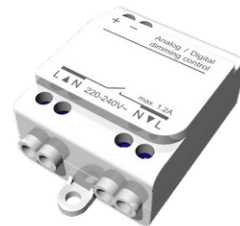

NYBRO 10 (NYB-90245)

Product description

Down - 60x80 mm - 1754 mm - TW

Luminaire Structure

- Die-cast aluminium end-caps and extruded aluminium profile with powder coating
- Stainless steel fasteners in grade 316
- Single cable entry
- Suspension kit is stainless steel 304 grade, adjustable, suspension (1.5 m) complete with electrical wires in white for mounting
- PMMA diffuser with Opal (UGR <19) and micro prismatic (UGR <13) options for better glare control

SW01 - Oak - Woodland SW02 - Walnut - Woodland SW03 - Pine - Woodland

NYBRO 10 (NYB-90245)

Technical information

Material	Aluminium	Driver	Constant current (CC)	Weight	5.61 kg
Light source	216 LED	Input voltage	220-240 V 50/60 Hz	Operating temperature	-20 °C to 40 °C
Power	55 W	Optic	O, P	MacAdam Ellipse	3 SDCM
Lumen	4480 lm	CCT / CRI	TW (2700K - 6500K)	Lifetime L90B10 (hours)	> 23,000
Efficacy	71 lm/W	Dimming type	DALI	Lifetime L80B10 (hours)	> 45,000
Driver option	Integral control gear		Black, White, Matt Silver, Concrete - Urban, Softscape - Urban, Stone - Urban, Corten - Urban, Oak - Woodland, Walnut - Woodland, Pine - Woodland	Lifetime L80B50 (hours)	> 50,000

NYB-90245

Accessories

Continuous-coupler bracket
(60/70 mm Down & 60 mm
Down & Up profile)
A81581

Supply cable surface mounting
box
A80981

Wireless bluetooth converter
A90291

Xpress wireless switch
A90591

Integrated track - 3 phase - DALI
for NYBRO
A81491

Integrated track - 3 phase - On-
off for NYBRO
A81391

DALI Control System
Control-DALI