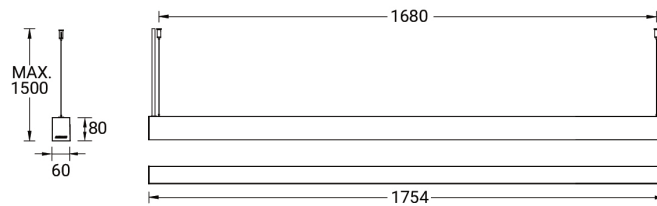

NYBRO 10 (NYB-90245)

Technical information

Material	Aluminium	Driver	Constant current (CC)	Weight	5.61 kg
Light source	216 LED	Input voltage	220-240 V 50/60 Hz	Operating temperature	-20 °C to 40 °C
Power	55 W	Optic	O, P	MacAdam Ellipse	3 SDCM
Lumen	4480 lm	CCT / CRI	TW (2700K - 6500K)	Lifetime L90B10 (hours)	> 23,000
Efficacy	71 lm/W	Dimming type	DALI	Lifetime L80B10 (hours)	> 45,000
Driver option	Integral control gear		Black, White, Matt Silver, Concrete - Urban, Softscape - Urban, Stone - Urban, Corten - Urban, Oak - Woodland, Walnut - Woodland, Pine - Woodland	Lifetime L80B50 (hours)	> 50,000

NYB-90245