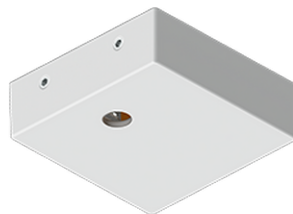

NYBRO 10 (NYB-90245)

Product description

Down - 60x80 mm - 1754 mm - TW

Luminaire Structure

- Die-cast aluminium end-caps and extruded aluminium profile with powder coating
- Stainless steel fasteners in grade 316
- Single cable entry
- Suspension kit is stainless steel 304 grade, adjustable, suspension (1.5 m) complete with electrical wires in white for mounting
- PMMA diffuser with Opal (UGR <19) and micro prismatic (UGR <13) options for better glare control

Optic

P

Product colour

01 - Black (RAL 9011) 03 - White (RAL 9003) 05 - Matt Silver (RAL 9006)

Special finishes upon request

SU01 - Concrete - Urban SU02 - Softscape - Urban SU03 - Stone - Urban SU04 - Corten - Urban

SW01 - Oak - Woodland SW02 - Walnut - Woodland SW03 - Pine - Woodland

NYBRO 10 (NYB-90245)

Technical information

Material	Aluminium	Driver	Constant current (CC)	Weight	5.61 kg
Light source	216 LED	Input voltage	220-240 V 50/60 Hz	Operating temperature	-20 °C to 40 °C
Power	55 W	Optic	O, P	MacAdam Ellipse	3 SDCM
Lumen	4480 lm	CCT / CRI	TW (2700K - 6500K)	Lifetime L90B10 (hours)	> 23,000
Efficacy	71 lm/W	Dimming type	DALI	Lifetime L80B10 (hours)	> 45,000
Driver option	Integral control gear		Black, White, Matt Silver, Concrete - Urban, Softscape - Urban, Stone - Urban, Corten - Urban, Oak - Woodland, Walnut - Woodland, Pine - Woodland	Lifetime L80B50 (hours)	> 50,000

NYB-90245

Accessories

Continuous-coupler bracket
(60/70 mm Down & 60 mm
Down & Up profile)
A81581

Supply cable surface mounting
box
A80981

Wireless bluetooth converter
A90291

Xpress wireless switch
A90591

Integrated track - 3 phase - DALI
for NYBRO
A81491