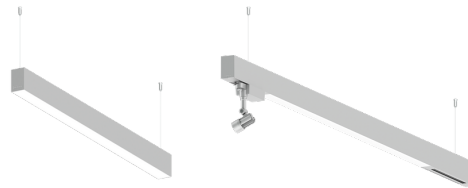

NYBRO 10 (NYB-90255)

Product description

Down - 60x80 mm - 2330 mm - TW

Luminaire Structure

- Die-cast aluminium end-caps and extruded aluminium profile with powder coating
- Stainless steel fasteners in grade 316
- Single cable entry
- Suspension kit is stainless steel 304 grade, adjustable, suspension (1.5 m) complete with electrical wires in white for mounting
- PMMA diffuser with Opal (UGR <19) and micro prismatic (UGR <13) options for better glare control

- Durable silicone rubber gasket
- Up and downlight distribution options
- Passive thermal management
- Integral control gear
- Wireless control available through Bluetooth connection

- Daylight and occupancy sensor options
- Emergency module (1 or 3 hours) is available upon request with 3 options (BASIC, SELF-TEST, PRO-DALI)
- Track can be integrated into NYBRO products upon request and upon receipt of design drawings

Optic

P

Product colour

01 - Black (RAL 9011) 03 - White (RAL 9003) 05 - Matt Silver (RAL 9006)

Special finishes upon request

SU01 - Concrete - Urban SU02 - Softscape - Urban SU03 - Stone - Urban SU04 - Corten - Urban