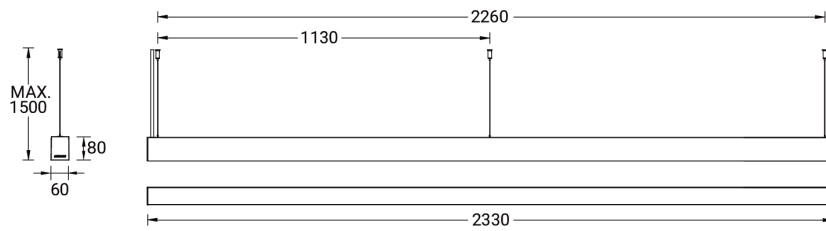

NYBRO 10 (NYB-90255)

Technical information

Material	Aluminium	Input voltage	220-240 V 50/60 Hz	MacAdam Ellipse	3 SDCM
Light source	288 LED	Optic	O, P	Lifetime L90B10 (hours)	> 23,000
Power	56 W	CCT / CRI	TW (2700K - 6500K)	Lifetime L80B10 (hours)	> 45,000
Lumen	2390 lm	Dimming type	DALI	Lifetime L80B50 (hours)	> 50,000
Efficacy	28 lm/W	Product colours	Black, White, Matt Silver, Concrete - Urban, Softscape - Urban, Stone - Urban, Corten - Urban, Oak - Woodland, Walnut - Woodland, Pine - Woodland	Variants (DALI)	Compatible with EN/ IEC 60598-2-22: Suitable for emergency installations as central supply, non-maintained (Z0)
Driver option	Integral control gear				
Driver	Constant current (CC)	Weight	7.12 kg		
		Operating temperature	-20 °C to 40 °C		

NYB-90255