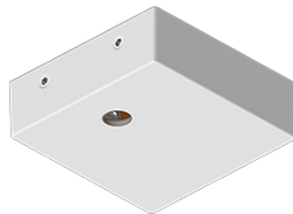

NYBRO 10 (NYB-90255)

Product description

Down - 60x80 mm - 2330 mm - TW

Luminaire Structure

- Die-cast aluminium end-caps and extruded aluminium profile with powder coating
- Stainless steel fasteners in grade 316
- Single cable entry
- Suspension kit is stainless steel 304 grade, adjustable, suspension (1.5 m) complete with electrical wires in white for mounting
- PMMA diffuser with Opal (UGR <19) and micro prismatic (UGR <13) options for better glare control

SW01 - Oak - Woodland SW02 - Walnut - Woodland SW03 - Pine - Woodland

NYBRO 10 (NYB-90255)

Technical information

Material	Aluminium	Input voltage	220-240 V 50/60 Hz	MacAdam Ellipse	3 SDCM
Light source	288 LED	Optic	O, P	Lifetime L90B10 (hours)	> 23,000
Power	56 W	CCT / CRI	TW (2700K - 6500K)	Lifetime L80B10 (hours)	> 45,000
Lumen	2390 lm	Dimming type	DALI	Lifetime L80B50 (hours)	> 50,000
Efficacy	28 lm/W	Product colours	Black, White, Matt Silver, Concrete - Urban, Softscape - Urban, Stone - Urban, Corten - Urban, Oak - Woodland, Walnut - Woodland, Pine - Woodland	Variants (DALI)	Compatible with EN/ IEC 60598-2-22: Suitable for emergency installations as central supply, non-maintained (Z0)
Driver option	Integral control gear				
Driver	Constant current (CC)	Weight	7.12 kg		
		Operating temperature	-20 °C to 40 °C		

NYB-90255

Accessories

Continuous-coupler bracket (60/70 mm Down & 60 mm Down & Up profile)
A81581

Supply cable surface mounting box
A80981

Wireless bluetooth converter
A90291

Xpress wireless switch
A90591

Integrated track - 3 phase - DALI for NYBRO
A81491