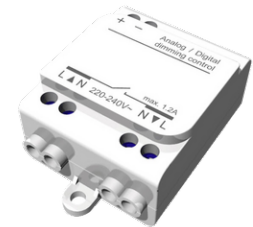

NYBRO 10 (NYB-90265)

Product description

Down - 60x80 mm - 2906 mm - TW

Luminaire Structure

- Die-cast aluminium end-caps and extruded aluminium profile with powder coating
- Stainless steel fasteners in grade 316
- Single cable entry
- Suspension kit is stainless steel 304 grade, adjustable, suspension (1.5 m) complete with electrical wires in white for mounting
- PMMA diffuser with Opal (UGR <19) and micro prismatic (UGR <13) options for better glare control

NYBRO 10 (NYB-90265)

Technical information

Material	Aluminium	Input voltage	220-240 V 50/60 Hz	MacAdam Ellipse	3 SDCM
Light source	360 LED	Optic	O, P	Lifetime L90B10 (hours)	> 23,000
Power	92 W	CCT / CRI	TW (2700K - 6500K)	Lifetime L80B10 (hours)	> 45,000
Lumen	8760 lm	Dimming type	DALI	Lifetime L80B50 (hours)	> 50,000
Efficacy	83 lm/W	Product colours	Black, White, Matt Silver, Concrete - Urban, Softscape - Urban, Stone - Urban, Corten - Urban, Oak - Woodland, Walnut - Woodland, Pine - Woodland	Variants (DALI)	Compatible with EN/ IEC 60598-2-22: Suitable for emergency installations as central supply, non-maintained (ZO)
Driver option	Integral control gear				
Driver	Constant current (CC)	Weight	8.59 kg		
		Operating temperature	-20 °C to 40 °C		

NYB-90265

Accessories

Continuous-coupler bracket (60/70 mm Down & 60 mm Down & Up profile)
A81581

Supply cable surface mounting box
A80981

Xpress wireless switch
A90591

Wireless bluetooth converter
A90291

Integrated track - 3 phase - DALI for NYBRO
A81491

Integrated track - 3 phase - On-off for NYBRO
A81391

DALI Control System
Control-DALI