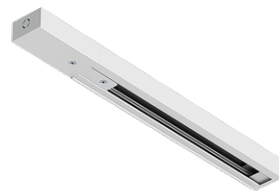

NYBRO 10 (NYB-90265)

Product description

Down - 60x80 mm - 2906 mm - TW

Luminaire Structure

- Die-cast aluminium end-caps and extruded aluminium profile with powder coating
- Stainless steel fasteners in grade 316
- Single cable entry
- Suspension kit is stainless steel 304 grade, adjustable, suspension (1.5 m) complete with electrical wires in white for mounting
- PMMA diffuser with Opal (UGR <19) and micro prismatic (UGR <13) options for better glare control

NYBRO 10 (NYB-90265)

Technical information

Material	Aluminium	Input voltage	220-240 V 50/60 Hz	MacAdam Ellipse	3 SDCM
Light source	360 LED	Optic	O, P	Lifetime L90B10 (hours)	> 23,000
Power	92 W	CCT / CRI	TW (2700K - 6500K)	Lifetime L80B10 (hours)	> 45,000
Lumen	8760 lm	Dimming type	DALI	Lifetime L80B50 (hours)	> 50,000
Efficacy	83 lm/W	Product colours	Black, White, Matt Silver, Concrete - Urban, Softscape - Urban, Stone - Urban, Corten - Urban, Oak - Woodland, Walnut - Woodland, Pine - Woodland	Variants (DALI)	Compatible with EN/ IEC 60598-2-22: Suitable for emergency installations as central supply, non-maintained (ZO)
Driver option	Integral control gear				
Driver	Constant current (CC)	Weight	8.59 kg		
		Operating temperature	-20 °C to 40 °C		

NYB-90265

Accessories

Continuous-coupler bracket (60/70 mm Down & 60 mm Down & Up profile)
A81581

Supply cable surface mounting box
A80981

Xpress wireless switch
A90591

Wireless bluetooth converter
A90291

Integrated track - 3 phase - DALI for NYBRO
A81491

Integrated track - 3 phase - On-off for NYBRO
A81391

DALI Control System
Control-DALI