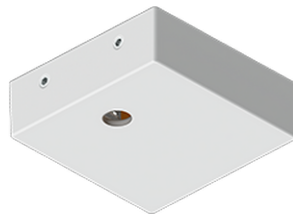

NYBRO 10 (NYB-90265)

Product description

Down - 60x80 mm - 2906 mm - TW

Luminaire Structure

- Die-cast aluminium end-caps and extruded aluminium profile with powder coating
- Stainless steel fasteners in grade 316
- Single cable entry
- Suspension kit is stainless steel 304 grade, adjustable, suspension (1.5 m) complete with electrical wires in white for mounting
- PMMA diffuser with Opal (UGR <19) and micro prismatic (UGR <13) options for better glare control

NYBRO 10 (NYB-90265)

Technical information

Material	Aluminium	Input voltage	220-240 V 50/60 Hz	MacAdam Ellipse	3 SDCM
Light source	360 LED	Optic	O, P	Lifetime L90B10 (hours)	> 23,000
Power	92 W	CCT / CRI	TW (2700K - 6500K)	Lifetime L80B10 (hours)	> 45,000
Lumen	8760 lm	Dimming type	DALI	Lifetime L80B50 (hours)	> 50,000
Efficacy	83 lm/W	Product colours	Black, White, Matt Silver, Concrete - Urban, Softscape - Urban, Stone - Urban, Corten - Urban, Oak - Woodland, Walnut - Woodland, Pine - Woodland	Variants (DALI)	Compatible with EN/ IEC 60598-2-22: Suitable for emergency installations as central supply, non-maintained (ZO)
Driver option	Integral control gear				
Driver	Constant current (CC)	Weight	8.59 kg		
		Operating temperature	-20 °C to 40 °C		

NYB-90265

Accessories

Continuous-coupler bracket (60/70 mm Down & 60 mm Down & Up profile)
A81581

Supply cable surface mounting box
A80981

Xpress wireless switch
A90591

Wireless bluetooth converter
A90291

Integrated track - 3 phase - DALI for NYBRO
A81491