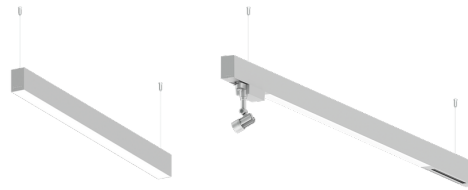

NYBRO 10 (NYB-90265)

Product description

Down - 60x80 mm - 2906 mm - TW

Luminaire Structure

- Die-cast aluminium end-caps and extruded aluminium profile with powder coating
- Stainless steel fasteners in grade 316
- Single cable entry
- Suspension kit is stainless steel 304 grade, adjustable, suspension (1.5 m) complete with electrical wires in white for mounting
- PMMA diffuser with Opal (UGR <19) and micro prismatic (UGR <13) options for better glare control

- Durable silicone rubber gasket
- Up and downlight distribution options
- Passive thermal management
- Integral control gear
- Wireless control available through Bluetooth connection

- Daylight and occupancy sensor options
- Emergency module (1 or 3 hours) is available upon request with 3 options (BASIC, SELF-TEST, PRO-DALI)
- Track can be integrated into NYBRO products upon request and upon receipt of design drawings

Optic

P

Product colour

01 - Black (RAL 9011) 03 - White (RAL 9003) 05 - Matt Silver (RAL 9006)

Special finishes upon request

SU01 - Concrete - Urban SU02 - Softscape - Urban SU03 - Stone - Urban SU04 - Corten - Urban
SW01 - Oak - Woodland SW02 - Walnut - Woodland SW03 - Pine - Woodland