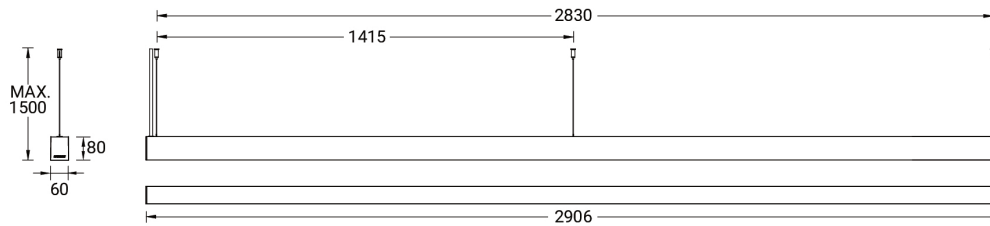

NYBRO 10 (NYB-90265)

Technical information

Material	Aluminium	Input voltage	220-240 V 50/60 Hz	MacAdam Ellipse	3 SDCM
Light source	360 LED	Optic	O, P	Lifetime L90B10 (hours)	> 23,000
Power	92 W	CCT / CRI	TW (2700K - 6500K)	Lifetime L80B10 (hours)	> 45,000
Lumen	8760 lm	Dimming type	DALI	Lifetime L80B50 (hours)	> 50,000
Efficacy	83 lm/W	Product colours	Black, White, Matt Silver, Concrete - Urban, Softscape - Urban, Stone - Urban, Corten - Urban, Oak - Woodland, Walnut - Woodland, Pine - Woodland	Variants (DALI)	Compatible with EN/ IEC 60598-2-22: Suitable for emergency installations as central supply, non-maintained (ZO)
Driver option	Integral control gear				
Driver	Constant current (CC)	Weight	8.59 kg		
		Operating temperature	-20 °C to 40 °C		

NYB-90265