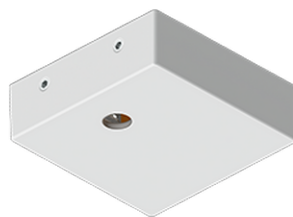

NYBRO 10 (NYB-90266)

Product description

Down - 60x80 mm - 2906 mm - RGBW

Luminaire Structure

- Die-cast aluminium end-caps and extruded aluminium profile with powder coating
- Stainless steel fasteners in grade 316
- Single cable entry
- Suspension kit is stainless steel 304 grade, adjustable, suspension (1.5 m) complete with electrical wires in white for mounting
- PMMA diffuser with Opal (UGR <19) and micro prismatic (UGR <13) options for better glare control

NYBRO 10 (NYB-90266)

Technical information

Material	Aluminium	Driver option	Integral control gear	CCT / CRI	RGBW40
Light source	480 LED	Driver	Constant current (CC)	Dimming type	Bluetooth
Power	105 W	Input voltage	220-240 V 50/60 Hz	Product colours	Black, White, Matt Silver, Concrete - Urban, Softscape - Urban, Stone - Urban, Corten - Urban, Oak - Woodland, Walnut - Woodland, Pine - Woodland
Lumen	7260 lm	Optic	O, P		Weight
Efficacy	69 lm/W	Optic value	Opal, Micro-prismatic	Operating temperature	-20 °C to 40 °C

NYB-90266

Accessories

Continuous-coupler bracket
(60/70 mm Down & 60 mm
Down & Up profile)
A81581

Supply cable surface mounting
box
A80981

Wireless bluetooth converter
A90291

Xpress wireless switch
A90591

Integrated track - 3 phase - DALI
for NYBRO
A81491