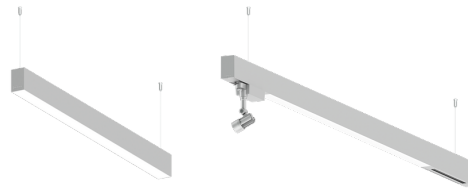

NYBRO 10 (NYB-90266)

Product description

Down - 60x80 mm - 2906 mm - RGBW

Luminaire Structure

- Die-cast aluminium end-caps and extruded aluminium profile with powder coating
- Stainless steel fasteners in grade 316
- Single cable entry
- Suspension kit is stainless steel 304 grade, adjustable, suspension (1.5 m) complete with electrical wires in white for mounting
- PMMA diffuser with Opal (UGR <19) and micro prismatic (UGR <13) options for better glare control

- Durable silicone rubber gasket
- Up and downlight distribution options
- Passive thermal management
- Integral control gear
- Wireless control available through Bluetooth connection

- Daylight and occupancy sensor options
- Emergency module (1 or 3 hours) is available upon request with 3 options (BASIC, SELF-TEST, PRO-DALI)
- Track can be integrated into NYBRO products upon request and upon receipt of design drawings

Optic

P

Product colour

01 - Black (RAL 9011) 03 - White (RAL 9003) 05 - Matt Silver (RAL 9006)

Special finishes upon request

SU01 - Concrete - Urban SU02 - Softscape - Urban SU03 - Stone - Urban SU04 - Corten - Urban
 SW01 - Oak - Woodland SW02 - Walnut - Woodland SW03 - Pine - Woodland