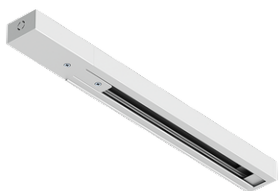

NYBRO 10 (NYB-90266)

Product description

Down - 60x80 mm - 2906 mm - RGBW

Luminaire Structure

- Die-cast aluminium end-caps and extruded aluminium profile with powder coating
- Stainless steel fasteners in grade 316
- Single cable entry
- Suspension kit is stainless steel 304 grade, adjustable, suspension (1.5 m) complete with electrical wires in white for mounting
- PMMA diffuser with Opal (UGR <19) and micro prismatic (UGR <13) options for better glare control

NYBRO 10 (NYB-90266)

Technical information

Material	Aluminium	Driver option	Integral control gear	CCT / CRI	RGBW40
Light source	480 LED	Driver	Constant current (CC)	Dimming type	Bluetooth
Power	105 W	Input voltage	220-240 V 50/60 Hz	Product colours	Black, White, Matt Silver, Concrete - Urban, Softscape - Urban, Stone - Urban, Corten - Urban, Oak - Woodland, Walnut - Woodland, Pine - Woodland
Lumen	7260 lm	Optic	O, P		Weight
Efficacy	69 lm/W	Optic value	Opal, Micro-prismatic	Operating temperature	-20 °C to 40 °C

NYB-90266

Accessories

Continuous-coupler bracket
(60/70 mm Down & 60 mm
Down & Up profile)
A81581

Supply cable surface mounting
box
A80981

Wireless bluetooth converter
A90291

Xpress wireless switch
A90591

Integrated track - 3 phase - DALI
for NYBRO
A81491

Integrated track - 3 phase - On-
off for NYBRO
A81391

Pharos - POE Connect
A64591

DALI Control System
Control-DALI