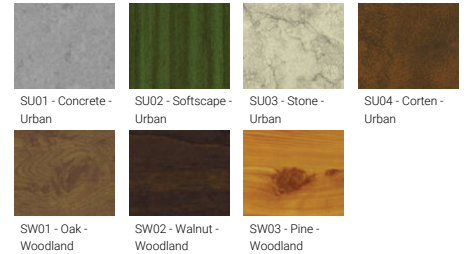

Optic

P

Product colour

01 - Black (RAL 9011) 03 - White (RAL 9003) 05 - Matt Silver (RAL 9006)

Special finishes upon request

SU01 - Concrete - Urban SU02 - Softscape - Urban SU03 - Stone - Urban SU04 - Corten - Urban
 SW01 - Oak - Woodland SW02 - Walnut - Woodland SW03 - Pine - Woodland