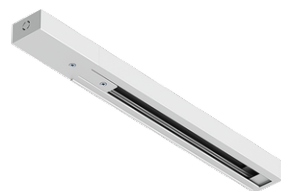

NYBRO 10 (NYB-90266)

Product description

Down - 60x80 mm - 2906 mm - RGBW

Luminaire Structure

- Die-cast aluminium end-caps and extruded aluminium profile with powder coating
- Stainless steel fasteners in grade 316
- Single cable entry
- Suspension kit is stainless steel 304 grade, adjustable, suspension (1.5 m) complete with electrical wires in white for mounting
- PMMA diffuser with Opal (UGR <19) and micro prismatic (UGR <13) options for better glare control

NYBRO 10 (NYB-90266)

Technical information

Material	Aluminium	Driver option	Integral control gear	CCT / CRI	RGBW40
Light source	480 LED	Driver	Constant current (CC)	Dimming type	Bluetooth
Power	105 W	Input voltage	220-240 V 50/60 Hz	Product colours	Black, White, Matt Silver, Concrete - Urban, Softscape - Urban, Stone - Urban, Corten - Urban, Oak - Woodland, Walnut - Woodland, Pine - Woodland
Lumen	7260 lm	Optic	O, P		Weight
Efficacy	69 lm/W	Optic value	Opal, Micro-prismatic	Operating temperature	-20 °C to 40 °C

NYB-90266

Accessories

Continuous-coupler bracket
(60/70 mm Down & 60 mm
Down & Up profile)
A81581

Supply cable surface mounting
box
A80981

Wireless bluetooth converter
A90291

Xpress wireless switch
A90591

Integrated track - 3 phase - DALI
for NYBRO
A81491

Integrated track - 3 phase - On-
off for NYBRO
A81391

Pharos - POE Connect
A64591

DALI Control System
Control-DALI