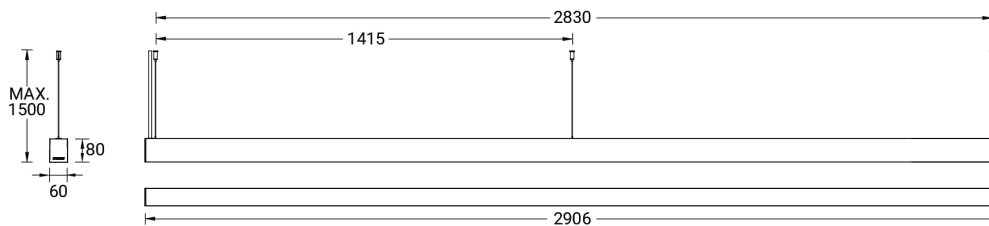

NYBRO 10 (NYB-90266)

Technical information

Material	Aluminium	Driver option	Integral control gear	CCT / CRI	RGBW40	
Light source	480 LED	Driver	Constant current (CC)	Dimming type	Bluetooth	
Power	105 W	Input voltage	220-240 V 50/60 Hz	Product colours	Black, White, Matt Silver, Concrete - Urban, Softscape - Urban, Stone - Urban, Corten - Urban, Oak - Woodland, Walnut - Woodland, Pine - Woodland	
Lumen	7260 lm	Optic	O, P		Weight	8.59 kg
Efficacy	69 lm/W	Optic value	Opal, Micro-prismatic	Operating temperature	-20 °C to 40 °C	

NYB-90266