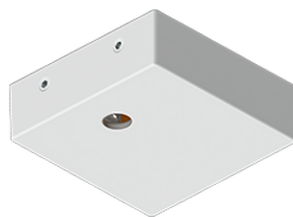

NYBRO 10 (NYB-90325)

Product description

Down (Optic) & Up (Optic 2nd) - 60x95 mm - 1178 mm
- RGBW

Luminaire Structure

- Die-cast aluminium end-caps and extruded aluminium profile with powder coating
- Stainless steel fasteners in grade 316
- Single cable entry
- Suspension kit is stainless steel 304 grade, adjustable, suspension (1.5 m) complete with electrical wires in white for mounting
- PMMA diffuser with Opal (UGR <19) and micro prismatic (UGR <13) options for better glare control

SW01 - Oak - Woodland SW02 - Walnut - Woodland SW03 - Pine - Woodland

NYBRO 10 (NYB-90325)

Technical information

Material	Aluminium	Driver	Constant current (CC)	CCT / CRI	RGBW40
Light source	192 & 176 LED	Input voltage	220-240 V 50/60 Hz	Dimming type	Bluetooth
Power	81 W	Optic	O, P	Product colours	Black, White, Matt Silver, Concrete - Urban, Softscape - Urban, Stone - Urban, Corten - Urban, Oak - Woodland, Walnut - Woodland, Pine - Woodland
Lumen	5566 lm	Optic value	Opal, Micro-prismatic		
Efficacy	69 lm/W	Optic (2nd)	O		
Driver option	Integral control gear	Optic (2nd) value	Opal	Weight	4.30 kg
				Operating temperature	-20 °C to 40 °C

NYB-90325

Accessories

Continuous-coupler bracket
(60/70 mm Down & 60 mm
Down & Up profile)
A81581

Supply cable surface mounting
box
A80981

Xpress wireless switch
A90591

Integrated track - 3 phase - DALI
for NYBRO
A81491