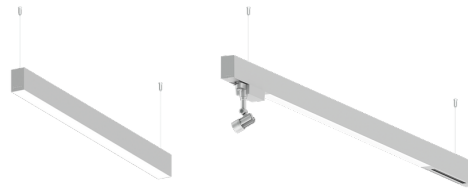

NYBRO 10 (NYB-90325)

Product description

Down (Optic) & Up (Optic 2nd) - 60x95 mm - 1178 mm
- RGBW

Luminaire Structure

- Die-cast aluminium end-caps and extruded aluminium profile with powder coating
- Stainless steel fasteners in grade 316
- Single cable entry
- Suspension kit is stainless steel 304 grade, adjustable, suspension (1.5 m) complete with electrical wires in white for mounting
- PMMA diffuser with Opal (UGR <19) and micro prismatic (UGR <13) options for better glare control

- Durable silicone rubber gasket
- Up and downlight distribution options
- Passive thermal management
- Integral control gear
- Wireless control available through Bluetooth connection

- Daylight and occupancy sensor options
- Emergency module (1 or 3 hours) is available upon request with 3 options (BASIC, SELF-TEST, PRO-DALI)
- Track can be integrated into NYBRO products upon request and upon receipt of design drawings

Optic

P / O

Product colour

01 - Black (RAL 9011) 03 - White (RAL 9003) 05 - Matt Silver (RAL 9006)

Special finishes upon request

SU01 - Concrete - Urban SU02 - Softscape - Urban SU03 - Stone - Urban SU04 - Corten - Urban