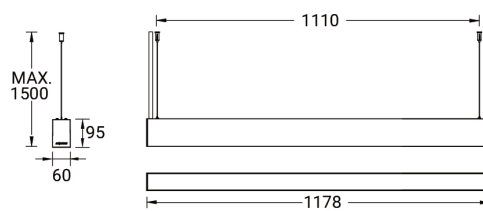

NYBRO 10 (NYB-90325)

Technical information

Material	Aluminium	Driver	Constant current (CC)	CCT / CRI	RGBW40
Light source	192 & 176 LED	Input voltage	220-240 V 50/60 Hz	Dimming type	Bluetooth
Power	81 W	Optic	O, P	Product colours	Black, White, Matt Silver, Concrete - Urban, Softscape - Urban, Stone - Urban, Corten - Urban, Oak - Woodland, Walnut - Woodland, Pine - Woodland
Lumen	5566 lm	Optic value	Opal, Micro-prismatic		
Efficacy	69 lm/W	Optic (2nd)	O		
Driver option	Integral control gear	Optic (2nd) value	Opal	Weight	4.30 kg
				Operating temperature	-20 °C to 40 °C

NYB-90325