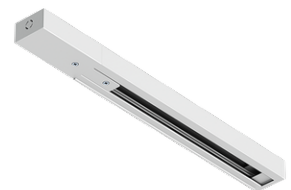

NYBRO 10 (NYB-90325)

Product description

Down (Optic) & Up (Optic 2nd) - 60x95 mm - 1178 mm
- RGBW

Luminaire Structure

- Die-cast aluminium end-caps and extruded aluminium profile with powder coating
- Stainless steel fasteners in grade 316
- Single cable entry
- Suspension kit is stainless steel 304 grade, adjustable, suspension (1.5 m) complete with electrical wires in white for mounting
- PMMA diffuser with Opal (UGR <19) and micro prismatic (UGR <13) options for better glare control

SW01 - Oak - Woodland SW02 - Walnut - Woodland SW03 - Pine - Woodland

NYBRO 10 (NYB-90325)

Technical information

Material	Aluminium	Driver	Constant current (CC)	CCT / CRI	RGBW40
Light source	192 & 176 LED	Input voltage	220-240 V 50/60 Hz	Dimming type	Bluetooth
Power	81 W	Optic	O, P	Product colours	Black, White, Matt Silver, Concrete - Urban, Softscape - Urban, Stone - Urban, Corten - Urban, Oak - Woodland, Walnut - Woodland, Pine - Woodland
Lumen	5566 lm	Optic value	Opal, Micro-prismatic		
Efficacy	69 lm/W	Optic (2nd)	O		
Driver option	Integral control gear	Optic (2nd) value	Opal	Weight	4.30 kg
				Operating temperature	-20 °C to 40 °C

NYB-90325

Accessories

Continuous-coupler bracket
(60/70 mm Down & 60 mm
Down & Up profile)
A81581

Supply cable surface mounting
box
A80981

Xpress wireless switch
A90591

Integrated track - 3 phase - DALI
for NYBRO
A81491

Integrated track - 3 phase - On-
off for NYBRO
A81391

DALI Control System
Control-DALI