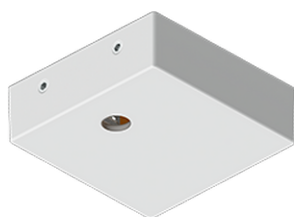

NYBRO 10 (NYB-90345)

Product description

Down (Optic) & Up (Optic 2nd) - 60x95 mm - 1754 mm
- RGBW

Luminaire Structure

- Die-cast aluminium end-caps and extruded aluminium profile with powder coating
- Stainless steel fasteners in grade 316
- Single cable entry
- Suspension kit is stainless steel 304 grade, adjustable, suspension (1.5 m) complete with electrical wires in white for mounting
- PMMA diffuser with Opal (UGR <19) and micro prismatic (UGR <13) options for better glare control

SW01 - Oak - Woodland SW02 - Walnut - Woodland SW03 - Pine - Woodland

NYBRO 10 (NYB-90345)

Technical information

Material	Aluminium	Driver	Constant current (CC)	CCT / CRI	RGBW40
Light source	288 & 272 LED	Input voltage	220-240 V 50/60 Hz	Dimming type	Bluetooth
Power	122 W	Optic	O, P	Product colours	Black, White, Matt Silver, Concrete - Urban, Softscape - Urban, Stone - Urban, Corten - Urban, Oak - Woodland, Walnut - Woodland, Pine - Woodland
Lumen	8470 lm	Optic value	Opal, Micro-prismatic		
Efficacy	69 lm/W	Optic (2nd)	O		
Driver option	Integral control gear	Optic (2nd) value	Opal	Weight	6.58 kg
				Operating temperature	-20 °C to 40 °C

NYB-90345

Accessories

Continuous-coupler bracket
(60/70 mm Down & 60 mm
Down & Up profile)
A81581

Supply cable surface mounting
box
A80981

Xpress wireless switch
A90591

Integrated track - 3 phase - DALI
for NYBRO
A81491