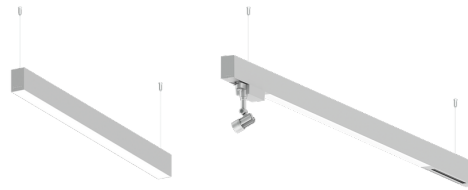

NYBRO 10 (NYB-90345)

Product description

Down (Optic) & Up (Optic 2nd) - 60x95 mm - 1754 mm
- RGBW

Luminaire Structure

- Die-cast aluminium end-caps and extruded aluminium profile with powder coating
- Stainless steel fasteners in grade 316
- Single cable entry
- Suspension kit is stainless steel 304 grade, adjustable, suspension (1.5 m) complete with electrical wires in white for mounting
- PMMA diffuser with Opal (UGR <19) and micro prismatic (UGR <13) options for better glare control