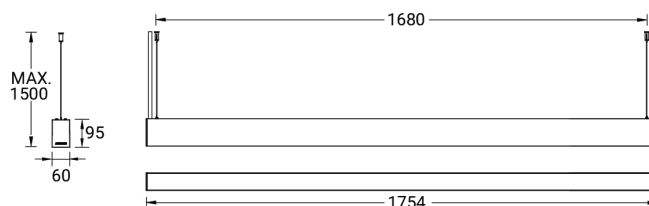

NYBRO 10 (NYB-90345)

Technical information

Material	Aluminium	Driver	Constant current (CC)	CCT / CRI	RGBW40
Light source	288 & 272 LED	Input voltage	220-240 V 50/60 Hz	Dimming type	Bluetooth
Power	122 W	Optic	O, P	Product colours	Black, White, Matt Silver, Concrete - Urban, Softscape - Urban, Stone - Urban, Corten - Urban, Oak - Woodland, Walnut - Woodland, Pine - Woodland
Lumen	8470 lm	Optic value	Opal, Micro-prismatic		
Efficacy	69 lm/W	Optic (2nd)	O		
Driver option	Integral control gear	Optic (2nd) value	Opal	Weight	6.58 kg
				Operating temperature	-20 °C to 40 °C

NYB-90345