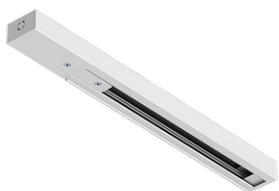

NYBRO 10 (NYB-90345)

Product description

Down (Optic) & Up (Optic 2nd) - 60x95 mm - 1754 mm
- RGBW

Luminaire Structure

- Die-cast aluminium end-caps and extruded aluminium profile with powder coating
- Stainless steel fasteners in grade 316
- Single cable entry
- Suspension kit is stainless steel 304 grade, adjustable, suspension (1.5 m) complete with electrical wires in white for mounting
- PMMA diffuser with Opal (UGR <19) and micro prismatic (UGR <13) options for better glare control

NYB-90345

Accessories

Continuous-coupler bracket
(60/70 mm Down & 60 mm
Down & Up profile)
A81581

Supply cable surface mounting
box
A80981

Xpress wireless switch
A90591

Integrated track - 3 phase - DALI
for NYBRO
A81491

Integrated track - 3 phase - On-
off for NYBRO
A81391

Nicolaudie - SLESA-U9
A60491

Nicolaudie - SLESA-U11
A66891

Pharos - TPC touch screen &
EXT controller DMX and DALI 1
Universe
A64491

NYBRO 10 (NYB-90345)