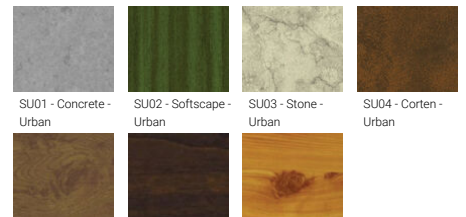

Optic

P

Product colour

01 - Black (RAL 9011) 03 - White (RAL 9003) 05 - Matt Silver (RAL 9006)

Special finishes upon request

SU01 - Concrete - Urban SU02 - Softscape - Urban SU03 - Stone - Urban SU04 - Corten - Urban
SW01 - Oak - Woodland SW02 - Walnut - Woodland SW03 - Pine - Woodland