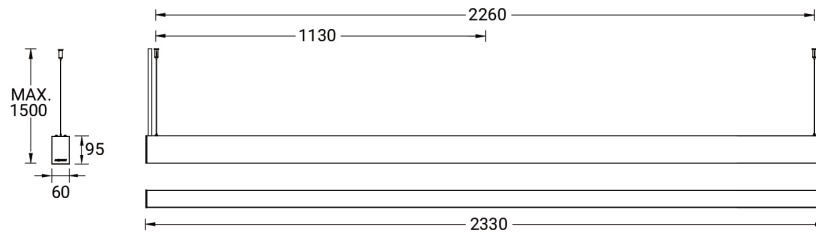

NYBRO 10 (NYB-90355)

Technical information

Material	Aluminium	Driver option	Integral control gear	CCT / CRI	RGBW40	
Light source	384 & 368 LED	Driver	Constant current (CC)	Dimming type	Bluetooth	
Power	164 W	Input voltage	220-240 V 50/60 Hz	Product colours	Black, White, Matt Silver, Concrete - Urban, Softscape - Urban, Stone - Urban, Corten - Urban, Oak - Woodland, Walnut - Woodland, Pine - Woodland	
Lumen	11374 lm	Optic	O, P		Weight	8.20 kg
Efficacy	69 lm/W	Optic value	Opal, Micro-prismatic	Operating temperature	-20 °C to 40 °C	

NYB-90355