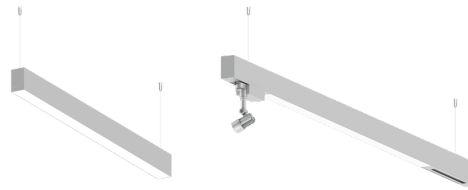

NYBRO 10 (NYB-90355)

Product description

Down - 60x95 mm - 2330 mm - RGBW

Luminaire Structure

- Die-cast aluminium end-caps and extruded aluminium profile with powder coating
- Stainless steel fasteners in grade 316
- Single cable entry
- Suspension kit is stainless steel 304 grade, adjustable, suspension (1.5 m) complete with electrical wires in white for mounting
- PMMA diffuser with Opal (UGR <19) and micro prismatic (UGR <13) options for better glare control