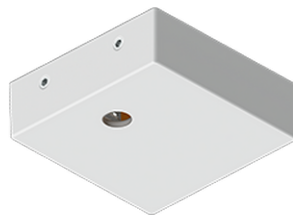

NYBRO 10 (NYB-90355)

Product description

Down - 60x95 mm - 2330 mm - RGBW

Luminaire Structure

- Die-cast aluminium end-caps and extruded aluminium profile with powder coating
- Stainless steel fasteners in grade 316
- Single cable entry
- Suspension kit is stainless steel 304 grade, adjustable, suspension (1.5 m) complete with electrical wires in white for mounting
- PMMA diffuser with Opal (UGR <19) and micro prismatic (UGR <13) options for better glare control

NYBRO 10 (NYB-90355)

Technical information

Material	Aluminium	Driver option	Integral control gear	CCT / CRI	RGBW40
Light source	384 & 368 LED	Driver	Constant current (CC)	Dimming type	Bluetooth
Power	164 W	Input voltage	220-240 V 50/60 Hz	Product colours	Black, White, Matt Silver, Concrete - Urban, Softscape - Urban, Stone - Urban, Corten - Urban, Oak - Woodland, Walnut - Woodland, Pine - Woodland
Lumen	11374 lm	Optic	O, P		Weight
Efficacy	69 lm/W	Optic value	Opal, Micro-prismatic	Operating temperature	-20 °C to 40 °C

NYB-90355

Accessories

Continuous-coupler bracket
(60/70 mm Down & 60 mm
Down & Up profile)
A81581

Supply cable surface mounting
box
A80981

Xpress wireless switch
A90591

Integrated track - 3 phase - DALI
for NYBRO
A81491