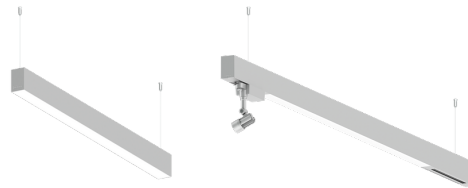

NYBRO 10 (NYB-90365)

Product description

Down - 60x95 mm - 2906 mm - RGBW

Luminaire Structure

- Die-cast aluminium end-caps and extruded aluminium profile with powder coating
- Stainless steel fasteners in grade 316
- Single cable entry
- Suspension kit is stainless steel 304 grade, adjustable, suspension (1.5 m) complete with electrical wires in white for mounting
- PMMA diffuser with Opal (UGR <19) and micro prismatic (UGR <13) options for better glare control

Optic

P

Product colour

01 - Black (RAL 9011) 03 - White (RAL 9003) 05 - Matt Silver (RAL 9006)

Special finishes upon request

SU01 - Concrete - Urban SU02 - Softscape - Urban SU03 - Stone - Urban SU04 - Corten - Urban