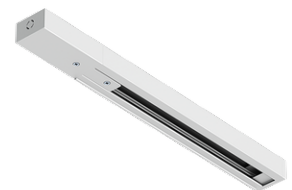

NYBRO 10 (NYB-90365)

Product description

Down - 60x95 mm - 2906 mm - RGBW

Luminaire Structure

- Die-cast aluminium end-caps and extruded aluminium profile with powder coating
- Stainless steel fasteners in grade 316
- Single cable entry
- Suspension kit is stainless steel 304 grade, adjustable, suspension (1.5 m) complete with electrical wires in white for mounting
- PMMA diffuser with Opal (UGR <19) and micro prismatic (UGR <13) options for better glare control

NYB-90365

Accessories

Continuous-coupler bracket
(60/70 mm Down & 60 mm
Down & Up profile)
A81581

Supply cable surface mounting
box
A80981

Xpress wireless switch
A90591

Integrated track - 3 phase - DALI
for NYBRO
A81491

Integrated track - 3 phase - On-
off for NYBRO
A81391

Nicolaudie - SLESA-U9
A60491

Nicolaudie - SLESA-U11
A66891

Pharos - TPC touch screen &
EXT controller DMX and DALI 1
Universe
A64491

NYBRO 10 (NYB-90365)