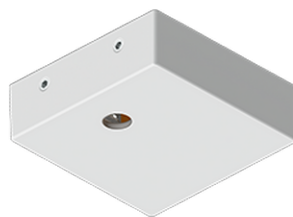

NYBRO 10 (NYB-90365)

Product description

Down - 60x95 mm - 2906 mm - RGBW

Luminaire Structure

- Die-cast aluminium end-caps and extruded aluminium profile with powder coating
- Stainless steel fasteners in grade 316
- Single cable entry
- Suspension kit is stainless steel 304 grade, adjustable, suspension (1.5 m) complete with electrical wires in white for mounting
- PMMA diffuser with Opal (UGR <19) and micro prismatic (UGR <13) options for better glare control

SW01 - Oak - Woodland SW02 - Walnut - Woodland SW03 - Pine - Woodland

NYBRO 10 (NYB-90365)

Technical information

Material	Aluminium	Driver option	Integral control gear	CCT / CRI	RGBW40
Light source	480 & 464 LED	Driver	Constant current (CC)	Dimming type	Bluetooth
Power	206 W	Input voltage	220-240 V 50/60 Hz	Product colours	Black, White, Matt Silver, Concrete - Urban, Softscape - Urban, Stone - Urban, Corten - Urban, Oak - Woodland, Walnut - Woodland, Pine - Woodland
Lumen	14278 lm	Optic	O, P		Weight
Efficacy	69 lm/W	Optic value	Opal, Micro-prismatic	Operating temperature	-20 °C to 40 °C

NYB-90365

Accessories

Continuous-coupler bracket
(60/70 mm Down & 60 mm
Down & Up profile)
A81581

Supply cable surface mounting
box
A80981

Xpress wireless switch
A90591

Integrated track - 3 phase - DALI
for NYBRO
A81491