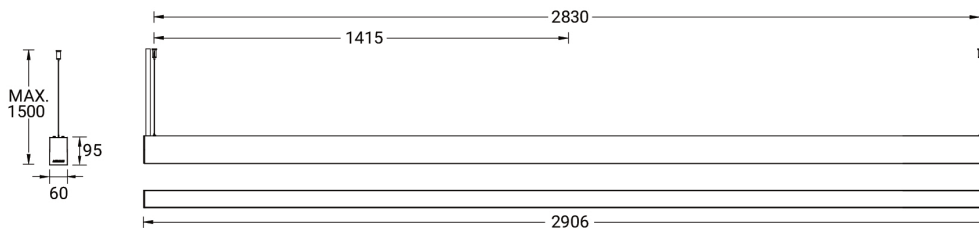

NYBRO 10 (NYB-90365)

Technical information

Material	Aluminium	Driver option	Integral control gear	CCT / CRI	RGBW40	
Light source	480 & 464 LED	Driver	Constant current (CC)	Dimming type	Bluetooth	
Power	206 W	Input voltage	220-240 V 50/60 Hz	Product colours	Black, White, Matt Silver, Concrete - Urban, Softscape - Urban, Stone - Urban, Corten - Urban, Oak - Woodland, Walnut - Woodland, Pine - Woodland	
Lumen	14278 lm	Optic	O, P		Weight	10.93 kg
Efficacy	69 lm/W	Optic value	Opal, Micro-prismatic	Operating temperature	-20 °C to 40 °C	

NYB-90365