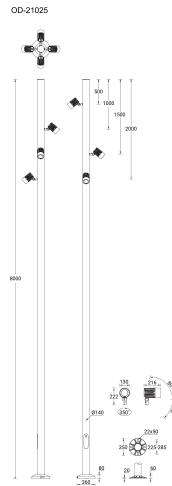

ODESSA 2 (OD-21025) (Version 2)

Technical information

Material	Aluminium
Light source	4 x 1 COB
Power	140 W
Lumen	11848 - 14180 lm
Efficacy	85 - 101 lm/W
Driver option	Integral control gear
Driver	Constant current (CC)
Input voltage	220-240 V 50/60 Hz
Optic	N, M, W, VW

Optic value	15°, 24°, 47°, 66°
CCT / CRI	3000K CRI80, 4000K CRI80
Bug	B2-U0-G0, B3-U0-G0
ULR	0%
ULOR	0%
CIE flux code n°3	100, 99
Dimming type	On/Off, DALI
Product colours	Black, Dark Grey, White, Matt Silver, Bronze, Concrete - Urban, Softscape - Urban, Stone - Urban, Corten - Urban, Oak - Woodland, Walnut - Woodland, Pine - Woodland
Weight	35.0 kg

Operating temperature	-20 °C to 40 °C
Cable	One cable gland supplied with 2 m of 3x1.0 sqmm outdoor cable
Through wiring	Single cable entry
Lens / Reflector / Optic	High-efficiency optical reflector, Clear toughened glass
MacAdam Ellipse Lifetime L90B10 (hours)	3 SDCM > 55,000
Variants (DALI)	Compatible with EN/ IEC 60598-2-22: Suitable for emergency installations as central supply, non-maintained (Z0)