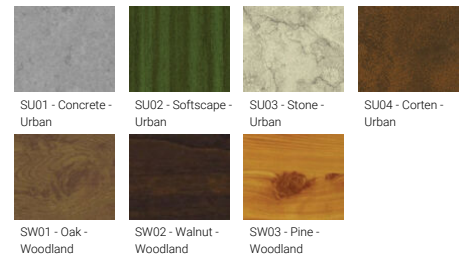

- Stainless steel fasteners in grade 304 with zinc flake coating (ZFC)
- Durable silicone rubber gasket
- High-efficiency optical reflector
- Clear toughened glass

- Integral control gear
- Maximum wind load resistance is 160 km/h

Optic

Product colour

Special finishes upon request

ODESSA 2 (OD-21025) (Version 2)

Technical information

Material	Aluminium
Light source	4 x 1 COB
Power	140 W
Lumen	11848 - 14180 lm
Efficacy	85 - 101 lm/W
Driver option	Integral control gear
Driver	Constant current (CC)
Input voltage	220-240 V 50/60 Hz
Optic	N, M, W, VW

Optic value	15°, 24°, 47°, 66°
CCT / CRI	3000K CRI80, 4000K CRI80
Bug	B2-U0-G0, B3-U0-G0
ULR	0%
ULOR	0%
CIE flux code n°3	100, 99
Dimming type	On/Off, DALI
Product colours	Black, Dark Grey, White, Matt Silver, Bronze, Concrete - Urban, Softscape - Urban, Stone - Urban, Corten - Urban, Oak - Woodland, Walnut - Woodland, Pine - Woodland
Weight	35.0 kg