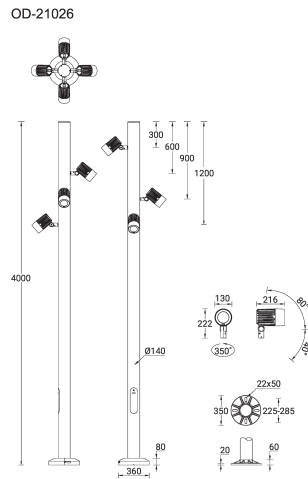

ODESSA 2 (OD-21026)

Product description

Medium - Supplied with specific 4 m cylindrical, straight aluminium pole: APD140140-OD

microPrim™

Luminaire structure

- Die-cast aluminium housing
- Pre-treated before powder coating ensuring high corrosion resistance
- Single cable entry
- One cable gland supplied with 2 m of 3x1.0 sqmm outdoor cable
- Stainless steel fasteners in grade 304 with zinc flake coating (ZFC)
- Durable silicone rubber gasket
- High-efficiency PMMA lens
- Clear toughened glass
- Integral control gear
- Maximum wind load resistance is 160 km/h

Optic

VN

Product colour

Special finishes upon request

ODESSA 2 (OD-21026)

Technical information

Material	Aluminium
Light source	4 x 3 LED
Power	108 W
Lumen	6544 - 8020 lm
Efficacy	61 - 74 lm/W
Driver option	Integral control gear
Driver	Constant current (CC)
Input voltage	220-240 V 50/60 Hz
Optic	VN
Optic value	8°

Cable	One cable gland supplied with 2 m of 3x1.0 sqmm outdoor cable
Through wiring	Single cable entry
Lens / Reflector / Optic	High-efficiency PMMA lens, Clear toughened glass
MacAdam Ellipse	3 SDCM
Lifetime L90B10 (hours)	> 109,000
Lifetime L80B10 (hours)	> 109,000
Lifetime L80B50 (hours)	> 109,000
Variants (DALI)	Compatible with EN/ IEC 60598-2-22: Suitable for emergency installations as central supply, non-maintained (Z0)

Pole (required)

4 m - Cylindrical, straight
aluminium pole for ODESSA
APD140140-OD