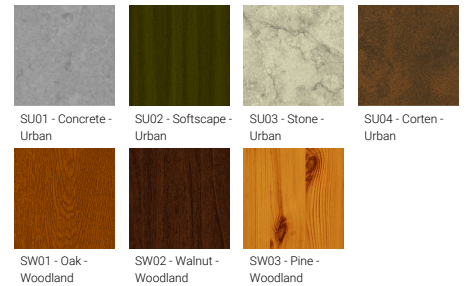

Optic

VN

Product colour

Special finishes upon request

ODESSA 2 (OD-21026)

Technical information

Material	Aluminium
Light source	4 x 3 LED
Power	108 W
Lumen	6544 - 8020 lm
Efficacy	61 - 74 lm/W
Driver option	Integral control gear
Driver	Constant current (CC)
Input voltage	220-240 V 50/60 Hz
Optic	VN
Optic value	8°

CCT / CRI	2700K CRI80, 3000K CRI80, 4000K CRI80
Bug	B2-U0-G0, B3-U0-G0
ULR	<1%
ULOR	<1%
CIE flux code n°3	100
Dimming type	On/Off, DALI
Product colours	Black, Dark Grey, White, Matt Silver, Bronze, Concrete - Urban, Softscape - Urban, Stone - Urban, Corten - Urban, Oak - Woodland, Walnut - Woodland, Pine - Woodland
Weight	23.2 kg
Operating temperature	-20 °C to 40 °C
EPA (m2)	0.317