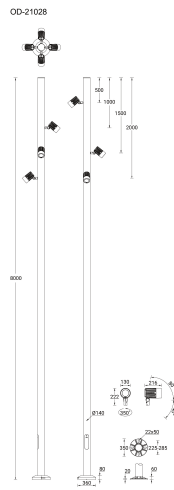

ODESSA 2 (OD-21028)

Technical information

Material	Aluminium
Light source	4 x 3 LED
Power	108 W
Lumen	6816 - 8020 lm
Efficacy	63 - 74 lm/W
Driver option	Integral control gear
Driver	Constant current (CC)
Input voltage	220-240 V 50/60 Hz

Optic	VN
Optic value	8°
CCT / CRI	3000K CRI80, 4000K CRI80
Dimming type	On/Off, DALI
Product colours	Black, Dark Grey, White, Matt Silver, Bronze, Concrete - Urban, Softscape - Urban, Stone - Urban, Corten - Urban, Oak - Woodland, Walnut - Woodland, Pine - Woodland
Weight	35.0 kg
Operating temperature	-20 °C to 40 °C
Cable	One cable gland supplied with 2 m of 3x1.0 sqmm outdoor cable

Through wiring	Single cable entry
Lens / Reflector / Optic	High-efficiency PMMA lens, Clear toughened glass
MacAdam Ellipse	3 SDCM
Lifetime L90B10 (hours)	> 109,000
Lifetime L80B10 (hours)	> 109,000
Lifetime L80B50 (hours)	> 109,000
Variants (DALI)	Compatible with EN/ IEC 60598-2-22: Suitable for emergency installations as central supply, non-maintained (Z0)