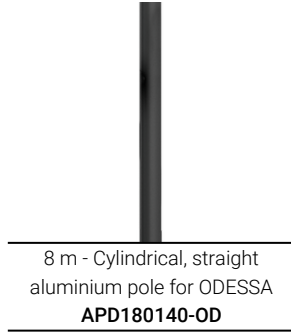

ODESSA 2 (OD-21028)

Product description

Medium - Supplied with specific 8 m cylindrical, straight aluminium pole: APD180140-OD

Luminaire Structure

- Die-cast aluminium housing
- Pre-treated before powder coating ensuring high corrosion resistance
- Single cable entry
- One cable gland supplied with 2 m of 3x1.0 sqmm outdoor cable

- Stainless steel fasteners in grade 304 with zinc flake coating (ZFC)
- Durable silicone rubber gasket
- High-efficiency PMMA lens
- Clear toughened glass

- Integral control gear
- Maximum wind load resistance is 160 km/h

Optic	VN
Optic value	8°
CCT / CRI	3000K CRI80, 4000K CRI80
Dimming type	On/Off, DALI
Product colours	Black, Dark Grey, White, Matt Silver, Bronze, Concrete - Urban, Softscape - Urban, Stone - Urban, Corten - Urban, Oak - Woodland, Walnut - Woodland, Pine - Woodland
Weight	35.0 kg
Operating temperature	-20 °C to 40 °C
Cable	One cable gland supplied with 2 m of 3x1.0 sqmm outdoor cable

Accessories

Anti-glare visor
A80131

Anti-glare louvre
A80231

Linear spread lens
A80114

Root mount kit
A20691

ODESSA 2 (OD-21028)

DALI Control System
Control-DALI

8 m - Cylindrical, straight
aluminium pole for ODESSA
APD180140-OD