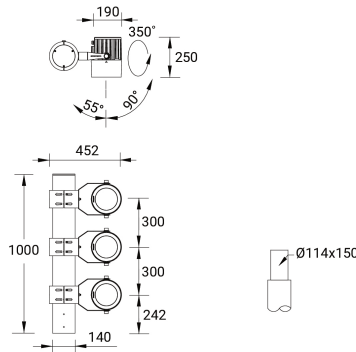

ODESSA 19 (OD-21041)

Technical information

Material	Aluminium
Light source	3 x 1 COB
Power	210 W
Lumen	20727 - 24114 lm
Efficacy	99 - 115 lm/W
Driver option	Integral control gear
Driver	Constant current (CC)

Input voltage	220-240 V 50/60 Hz
Optic	N, M, W, VW
Optic value	21°, 33°, 48°, 70°
CCT / CRI	3000K CRI80, 4000K CRI80
Dimming type	On/Off, 1-10V, DALI
Product colours	Black, Dark Grey, White, Matt Silver, Bronze, Concrete - Urban, Softscape - Urban, Stone - Urban, Corten - Urban, Oak - Woodland, Walnut - Woodland, Pine - Woodland
Weight	24 kg

Operating temperature	-20 °C to 40 °C
Cable	One cable gland supplied with 2 m of 3x1.0 sqmm outdoor cable
Through wiring	Single cable entry
Lens / Reflector / Optic	High-efficiency optical reflector, Clear toughened glass
MacAdam Ellipse	3 SDCM
Lifetime L90B10 (hours)	> 61,000
Variants (On/Off, DALI)	Compatible with EN/ IEC 60598-2-22: Suitable for emergency installations as central supply, non-maintained (Z0)

OD-21041

Accessories