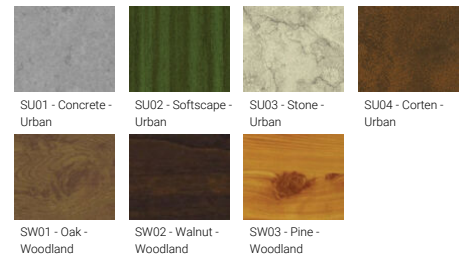

Optic

Product colour

Special finishes upon request

ODESSA 19 (OD-21044)

Technical information

Material	Aluminium
Light source	6 x 1 COB
Power	324 W
Lumen	31122 - 36144 lm
Efficacy	96 - 112 lm/W
Driver option	Integral control gear
Driver	Constant current (CC)
Input voltage	220-240 V 50/60 Hz

Optic	N, M, W, VW
Optic value	21°, 33°, 48°, 70°
CCT / CRI	3000K CRI80, 4000K CRI80
Dimming type	On/Off, 1-10V, DALI
Product colours	Black, Dark Grey, White, Matt Silver, Bronze, Concrete - Urban, Softscape - Urban, Stone - Urban, Corten - Urban, Oak - Woodland, Walnut - Woodland, Pine - Woodland
Weight	41.5 kg
Operating temperature	-20 °C to 40 °C
Cable	One cable gland supplied with 2 m of 3x1.0 sqmm outdoor cable