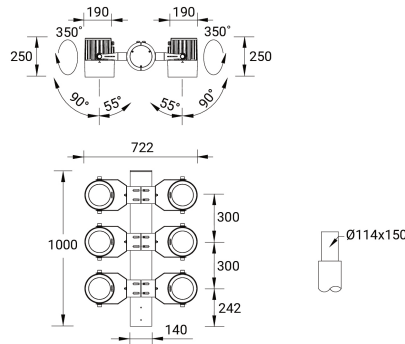

ODESSA 19 (OD-21044)

Technical information

Material	Aluminium
Light source	6 x 1 COB
Power	324 W
Lumen	31122 - 36144 lm
Efficacy	96 - 112 lm/W
Driver option	Integral control gear
Driver	Constant current (CC)
Input voltage	220-240 V 50/60 Hz

Optic	N, M, W, VW
Optic value	21°, 33°, 48°, 70°
CCT / CRI	3000K CRI80, 4000K CRI80
Dimming type	On/Off, 1-10V, DALI
Product colours	Black, Dark Grey, White, Matt Silver, Bronze, Concrete - Urban, Softscape - Urban, Stone - Urban, Corten - Urban, Oak - Woodland, Walnut - Woodland, Pine - Woodland
Weight	41.5 kg
Operating temperature	-20 °C to 40 °C
Cable	One cable gland supplied with 2 m of 3x1.0 sqmm outdoor cable

Through wiring	Single cable entry
Lens / Reflector / Optic	High-efficiency optical reflector, Clear toughened glass
MacAdam Ellipse	3 SDCM
Lifetime L90B10 (hours)	> 109,000, 61,000
Lifetime L80B10 (hours)	> 0, 109,000
Lifetime L80B50 (hours)	> 0, 109,000
Variants (On/Off)	Compatible with EN/ IEC 60598-2-22: Suitable for emergency installations as central supply, non-maintained (Z0)

OD-21044

Accessories