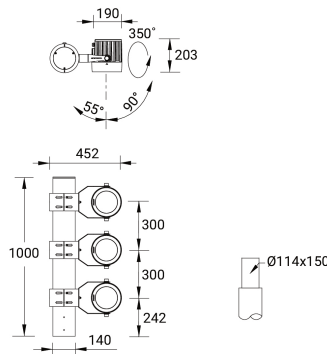

ODESSA 20 (OD-21053)

Technical information

Material	Aluminium
Light source	3 x 7 LED
Power	99 W
Lumen	3576 - 4266 lm
Efficacy	36 - 43 lm/W
Driver option	Integral control gear
Driver	Constant current (CC)

Input voltage	220-240 V 50/60 Hz
Optic	N, M, E
Optic value	20°, 34°, 24° x 49°
CCT / CRI	RGBW30, RGBW40
Dimming type	DMX, DMX/RDM
Product colours	Black, Dark Grey, White, Matt Silver, Bronze, Concrete - Urban, Softscape - Urban, Stone - Urban, Corten - Urban, Oak - Woodland, Walnut - Woodland, Pine - Woodland
Weight	26 kg

Operating temperature	-20 °C to 40 °C
Cable	One cable gland supplied with 2 m of 5x1.5 sqmm outdoor cable
Through wiring	Single cable entry
Lens / Reflector / Optic	High-efficiency PMMA lens, Clear toughened glass
Variants (DMX, DMX/RDM)	Compatible with EN/ IEC 60598-2-22: Suitable for emergency installations as central supply, non-maintained (Z0)

OD-21053