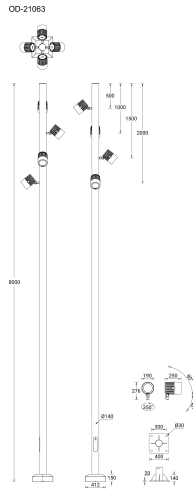

ODESSA 21 (OD-21063)

Technical information

Material	Aluminium
Light source	4 x 1 COB
Power	280 W
Lumen	27636 - 32152 lm
Efficacy	99 - 115 lm/W
Driver option	Integral control gear
Driver	Constant current (CC)

Input voltage	220-240 V 50/60 Hz
Optic	N, M, W, VW
Optic value	21°, 33°, 48°, 70°
CCT / CRI	3000K CRI80, 4000K CRI80
Dimming type	On/Off, 1-10V, DALI
Product colours	Black, Dark Grey, White, Matt Silver, Bronze, Concrete - Urban, Softscape - Urban, Stone - Urban, Corten - Urban, Oak - Woodland, Walnut - Woodland, Pine - Woodland
Weight	57 kg

Operating temperature	-20 °C to 40 °C
Cable	One cable gland supplied with 2 m of 3x1.0 sqmm outdoor cable
Through wiring	Single cable entry
Lens / Reflector / Optic	High-efficiency optical reflector, Clear toughened glass
MacAdam Ellipse	3 SDCM
Lifetime L90B10 (hours)	> 61,000
Variants (On/Off, DALI)	Compatible with EN/ IEC 60598-2-22: Suitable for emergency installations as central supply, non-maintained (Z0)