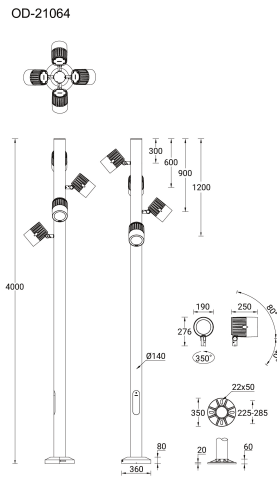

ODESSA 21 (OD-21064)

Technical information

Material	Aluminium
Light source	4 x 1 COB
Power	216 W
Lumen	20748 - 24096 lm
Efficacy	96 - 112 lm/W
Driver option	Integral control gear
Driver	Constant current (CC)
Input voltage	220-240 V 50/60 Hz

Optic	N, M, W, VW
Optic value	21°, 33°, 48°, 70°
CCT / CRI	3000K CRI80, 4000K CRI80
Dimming type	On/Off, 1-10V, DALI
Product colours	Black, Dark Grey, White, Matt Silver, Bronze, Concrete - Urban, Softscape - Urban, Stone - Urban, Corten - Urban, Oak - Woodland, Walnut - Woodland, Pine - Woodland
Weight	43 kg
Operating temperature	-20 °C to 40 °C
Cable	One cable gland supplied with 2 m of 3x1.0 sqmm outdoor cable

Through wiring	Single cable entry
Lens / Reflector / Optic	High-efficiency optical reflector, Clear toughened glass
MacAdam Ellipse	3 SDCM
Lifetime L90B10 (hours)	> 109,000, 61,000
Lifetime L80B10 (hours)	> 0, 109,000
Lifetime L80B50 (hours)	> 0, 109,000
Variants (On/Off)	Compatible with EN/ IEC 60598-2-22: Suitable for emergency installations as central supply, non-maintained (Z0)

Accessories